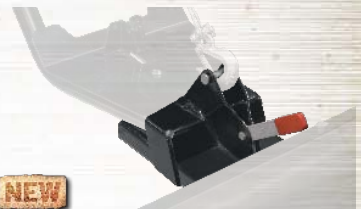

3000-LB. WINCH KIT

- -Arctic Cat/WARN® designed and engineered
- -Our most powerful winch — 3000 lbs. of towing capacity
- -Convenient, custom-fit connections
- -Beefy 6-gauge wiring with 50 ft. of cable
- -Patented mechanical disc brake
- -Extremely smooth roller fairlead
- -Powerful, all-metal, 3-stage planetary geartrain and housing
- -Water-resistant, sealed drivetrain
- -Efficient-amp-draw motor
- -Convenient, dash-mounted rocker switch
- -Additional handheld remote switch with 10-ft. cord

1436-327: '06-'11 PROWLER MODELS $549.95

Additional shipping charges may apply.