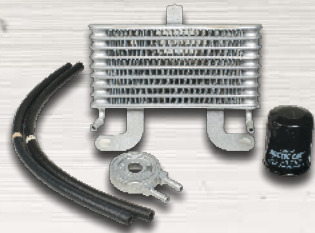

SKID PLATE KIT/A-ARM GUARDS NEW

- -Easy to install and made of highly durable 8-gauge 5052 aluminum
- -Aluminum provides greater protection against damage and corrosion
- -Offers full coverage protection for front and rear drive components
- -Easy to install and contoured specifically for Arctic Cat ATVs

'10-'11 450 - 700 MODELS (EXCLUDES TRV & TBX MODELS)

- A. 1436-616: SKID PLATE KIT $199.95
- B. 1436-617: A-ARM GUARDS (FRONT) $109.95
- C. 1436-618: A-ARM GUARDS (REAR) $109.95

SWAY BAR KIT

- -Tighten the rear suspension for flatter, more aggressive on-trail cornering
- -Rear 400 - 1000 FIS models only
- -Application minimizes full range of rear suspension travel

0436-744: $149.95