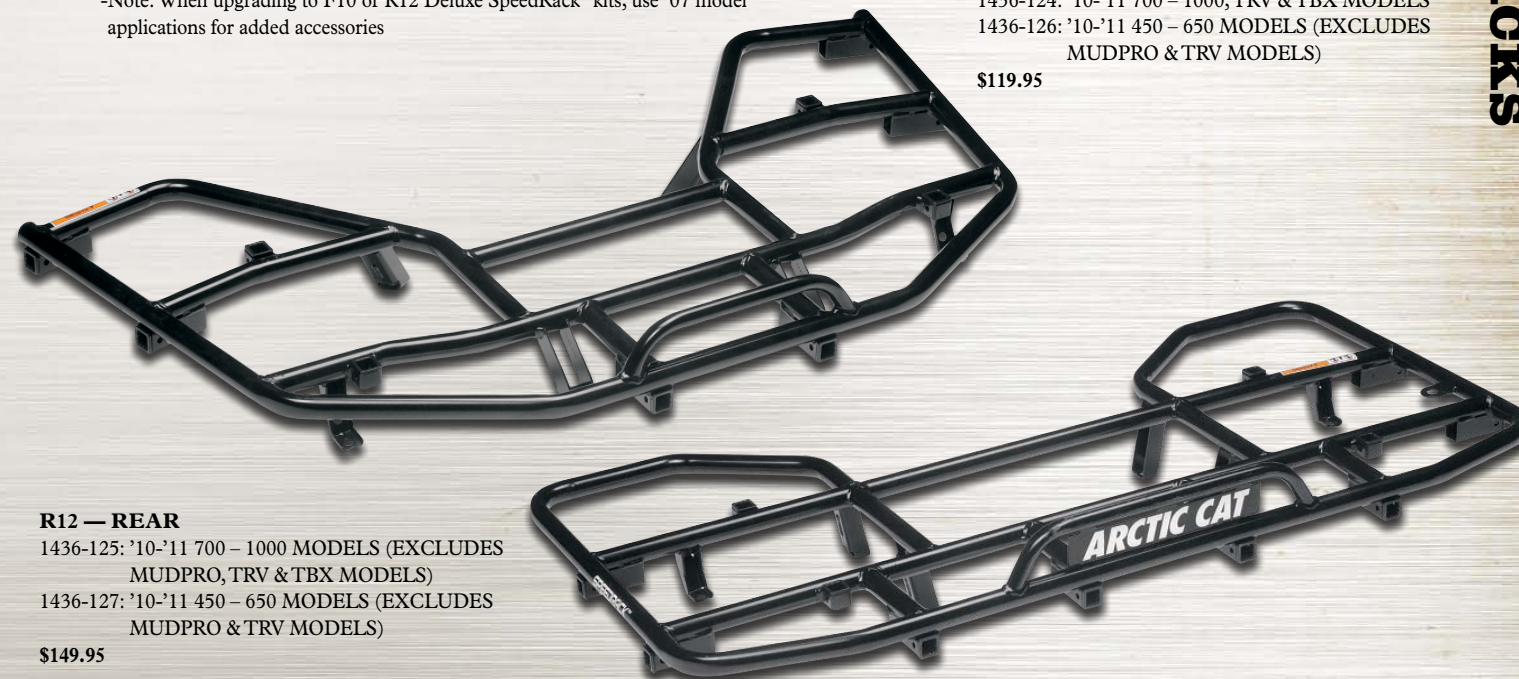

F10 — FRONT

1436-124: '10-'11 700 - 1000, TRV & TBX MODELS
1436-126: '10-'11 450 - 650 MODELS (EXCLUDES MUDPRO & TRV MODELS)

$119.95

R12 — REAR

1436-125: '10-'11 700 - 1000 MODELS (EXCLUDES MUDPRO, TRV & TBX MODELS)

1436-127: '10-'11 450 - 650 MODELS (EXCLUDES MUDPRO & TRV MODELS)

$149.95

SPEEDRACK REAR ADAPTER KIT

- -Mounts to Rear Rack for installation of rear perimeter-mounted SpeedRack accessories
- -Easily add exclusive Arctic Cat accessories for all your hunting, farming and ranching needs
- -Requires SpeedRack Pin Kit (0436-759); sold separately

1436-027: '10-'11 450 - 1000 MODELS (EXCLUDES TRV & TBX MODELS) $44.95