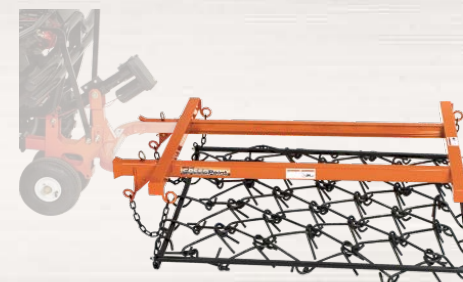

HARROW

- -Levels furrows and ridges
- -Finishes ground evenly
- -Features three dragging positions
- -Requires 3-Point Hitch (sold separately)

0436-935: $599.95

CULTIVATOR

- -Seven adjustable, removable "S" tines
- -Individual tines can be removed for row cultivation
- -Tines vibrate under use to self-clean
- -Requires 3-Point Hitch (sold separately)

0436-931: $429.95