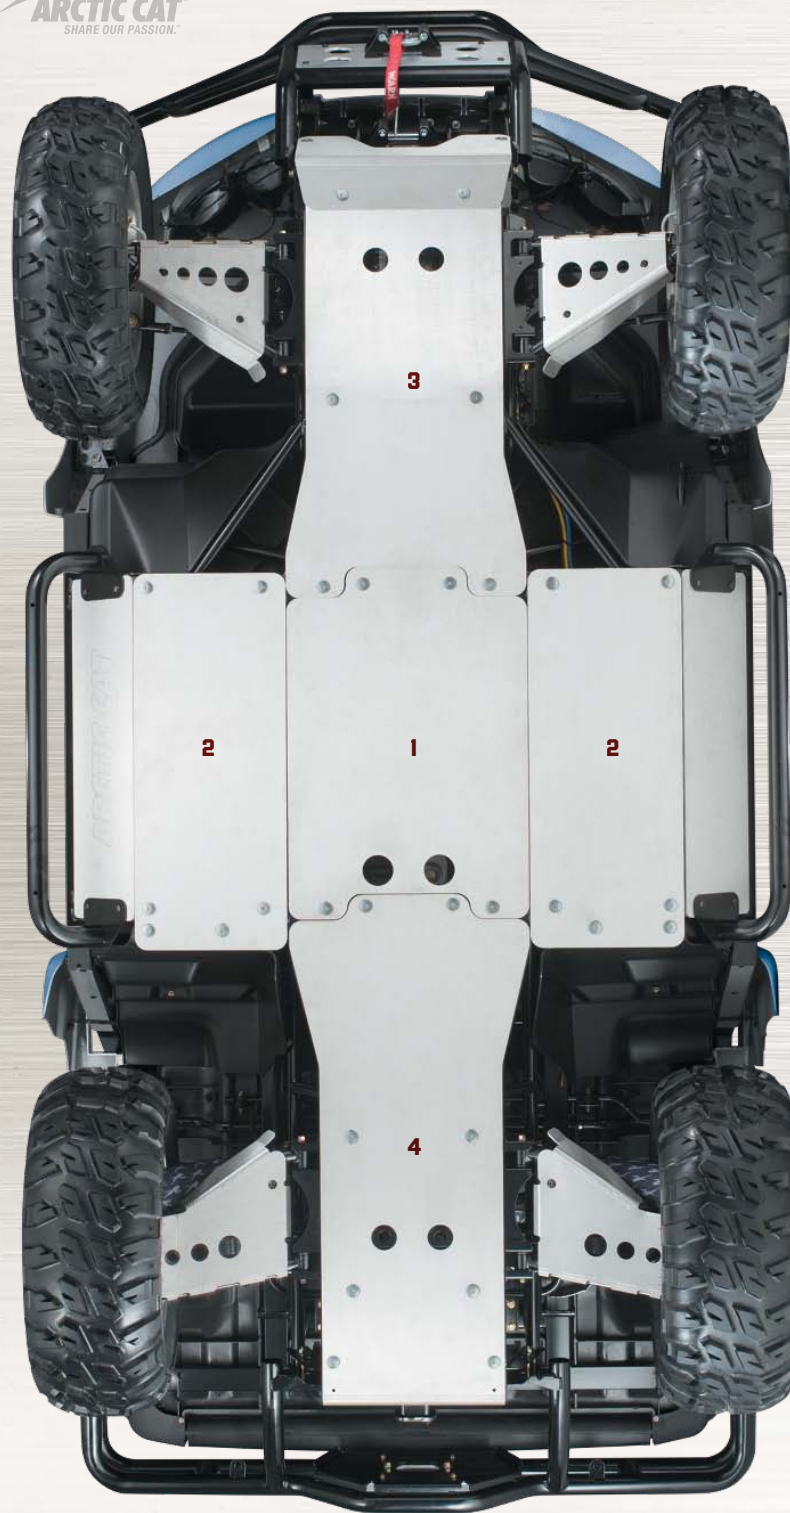

SKID PLATE & A-ARM GUARDS

- -High-strength, brushed aluminum construction
- -Protects undercarriage
- -Incorporated holes provide drainage
- -Includes mounting hardware

SKID PLATES

'06-'11 PROWLER MODELS (EXCLUDES XTZ & HDX MODELS)

1. 1436-013: MIDDLE $109.95
2. 1436-014: MIDDLE OUTER $149.95
3. 1436-016: FRONT $189.95
4. 1436-015: REAR $149.95

'06-'11 PROWLER XTZ MODELS

1. 1436-348: MIDDLE $149.95
2. 1436-014: MIDDLE OUTER $149.95
3. 1436-016: FRONT $189.95
4. 1436-349: REAR $149.95