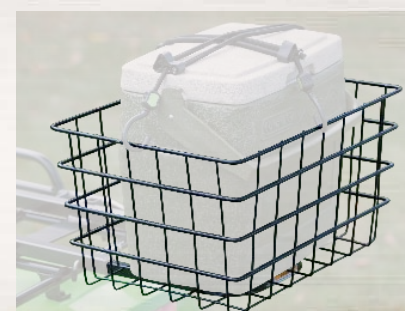

CARRYALL 11" X 17"

- -Versatile basket to transport whatever's needed for the day
- -Quickly attaches to SpeedRack with pins (pins sold separately)
- -11" W x 17" L

0436-460: '08-'11 SPEEDRACK MODELS (REQUIRES ADAPTER KIT [1436-026]) $79.95