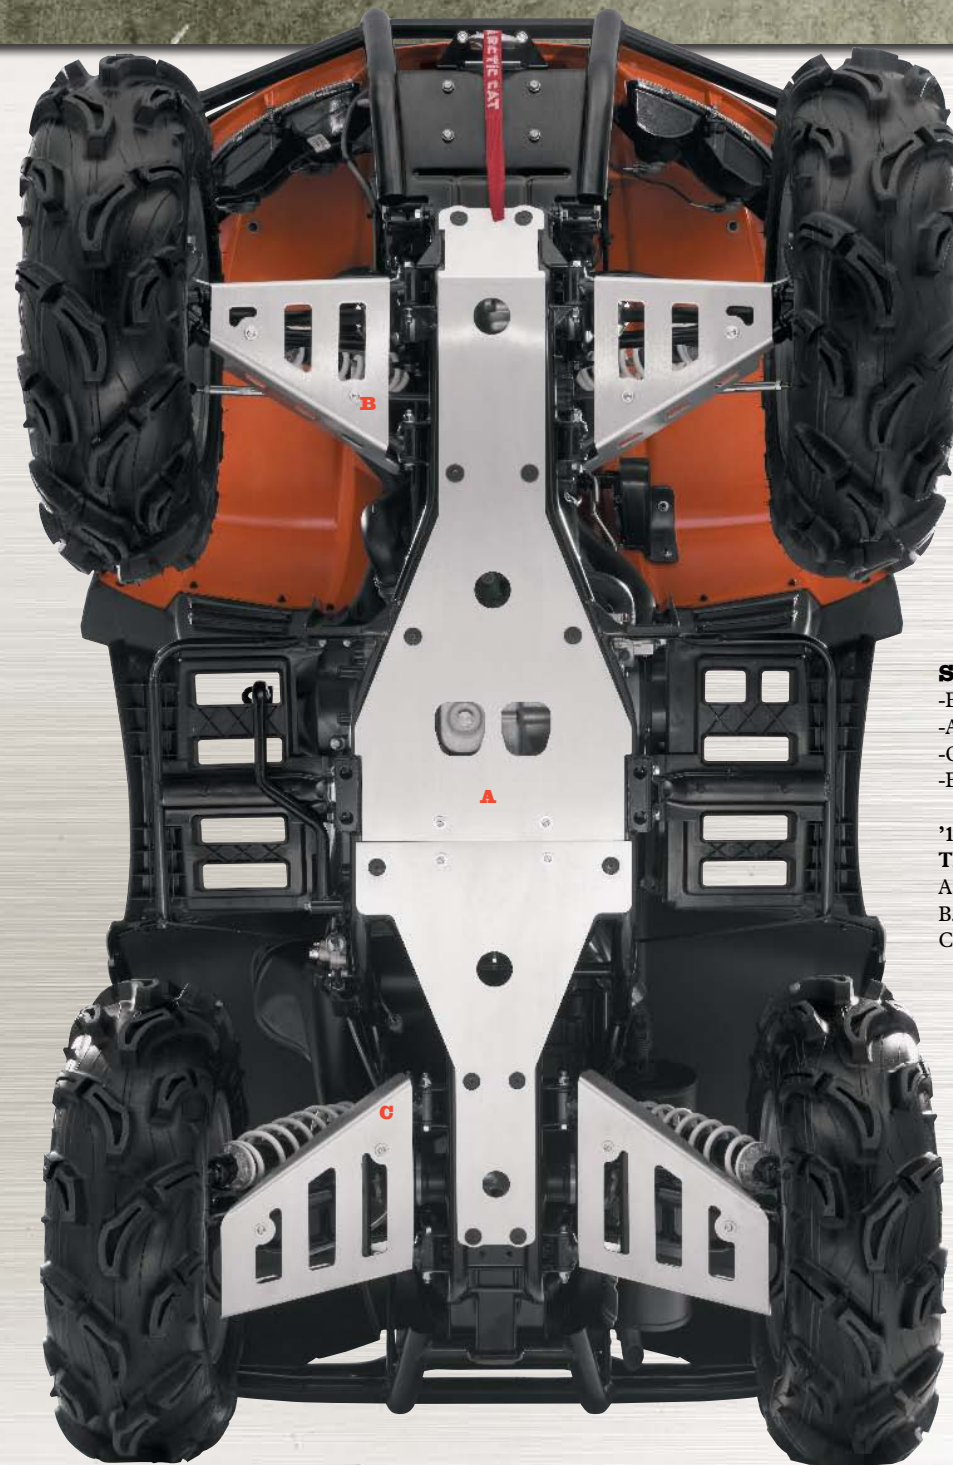

SKID PLATE KIT/A-ARM GUARDS NEW

- -Easy to install and made of highly durable 8-gauge 5052 aluminum
- -Aluminum provides greater protection against damage and corrosion
- -Offers full coverage protection for front and rear drive components
- -Easy to install and contoured specifically for Arctic Cat ATVs

'10-'11 450 - 700 MODELS (EXCLUDES TRV & TBX MODELS)

- A. 1436-616: SKID PLATE KIT $199.95
- B. 1436-617: A-ARM GUARDS (FRONT) $109.95
- C. 1436-618: A-ARM GUARDS (REAR) $109.95

SWAY BAR KIT

- -Tighten the rear suspension for flatter, more aggressive on-trail cornering
- -Rear 400 - 1000 FIS models only
- -Application minimizes full range of rear suspension travel

0436-744: $149.95