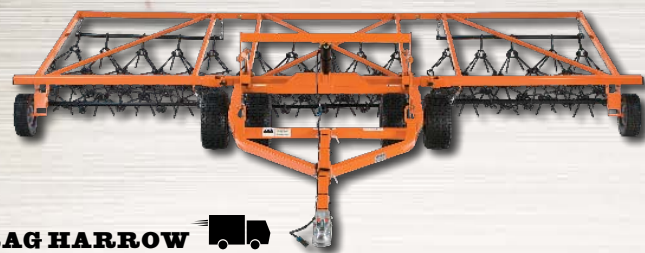

CULTIVATOR/HARROW ATTACHMENT

- -Attaches to rear of cultivator for breaking up dirt clumps
- -Spring-loaded tines retain ground pressure and move with the terrain

1436-268: FITS CULTIVATOR (1436-258) $249.95