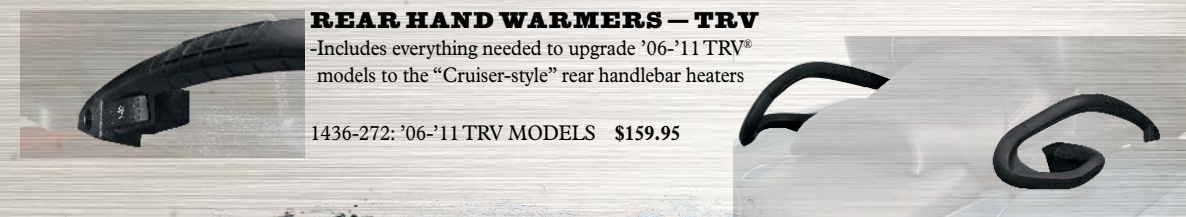

- 1436-270: '09-'11 TRV MODELS; '08-'11 TRV CRUISER MODELS \$44.95

SPORT MUFFS

- Easy-on/easy-off
- Warmth without the weight
- Quick Velcro attachment mounts directly to handlebars
- Includes inside pocket to slide over hand guards

- 1436-561: UNIVERSAL \$49.95

NEW

REAR HAND WARMERS - TRV

- Includes everything needed to upgrade '06-'11 TRV® models to the "Cruiser-style" rear handlebar heaters

- 1436-272: '06-'11 TRV MODELS \$159.95

HOW TO GET AROUND NOT BEING ABLE TO GET AROUND.

TIGER TRAX

TIGER TRAX 4 Season Terrain System

ATV TRACK KIT

- Ultrastable reduced steering effort from Arctic Cat's industry-leading combo of geometry, track design and small ground patch
- Anti-rotation front with spring-loaded slider allows the track to lift when encountering obstacles and keeps steering effort at its lowest level
- Rubber bumper dampeners reduce suspension component impact when the track returns to leveled position
- Powerful internal drive with 11 1/2" wide tracks
- Extreme flotation from 3 rows of wheels gets chores done and then gets you to the ice shack in the deepest snow
- Unique, durable, weight-optimized, heavy-duty steel frames
- Excellent traction from low-vibration track design
- Excellent wear resistance with 1 1/8" lug height
- Straight-tracking Ultralug guiding system
- Long service life from quenched, tempered, greasable forged carbon steel hubs
- High-performance 10" dia. corner UHMW wheels with water-resistant sealed bearings
- Optimized geometry for Arctic Cat fit and performance
- Requires Track Kit, Mount Kit and Clutch Kit sold separately (note — Clutch Kit not required for TRV 1000 Models)