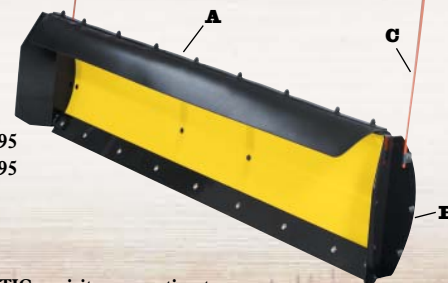

OBSTACLES ARE JUST THINGS MEANT TO BE MOVED OUT OF YOUR WAY.

PLOWS

60" & 72" TWO-WAY TAPERED PLOW BLADE

- -Optimal right- or left-angled plow position performance from two-way tapered blade
- -Tough, high-strength steel construction with 3" wearbar and adjustable skid plates
- -Wide 60" & 72" blades with 16" center height and standard snow deflector
- -Throws snow further with blade ends tapering out to 22" for increased snow handling
- -Requires Plow Push Frame Kit
- -Edge Markers sold separately

1436-398: 60-IN. BLADE - BLACK $369.95
1436-390: 72-IN. BLADE - BLACK $399.95

PLOW BLADES

- -Heavy-duty, yet lightweight construction from high-density polyethylene over a tough steel frame
- -All models include adjustable skid plates
- -Requires Plow Push Frame Kit
- -Snow Deflectors, End Plates and Edge Markers sold separately

0436-228: 50-IN. BLADE - YELLOW $199.95
0436-296: 60-IN. BLADE - YELLOW $219.95
0436-719: 60-IN. BLADE - GREEN $219.95
0436-966: 60-IN. BLADE - DIAMOND TREAD (WITH ARCTIC CAT LOGO) $279.95

-Optional Snow Deflectors, End Plates and Edge Markers are great for deep snow

A: 0436-231: 50-IN. SNOW DEFLECTOR $44.95
A: 0436-299: 60-IN. SNOW DEFLECTOR $49.95
B: 0436-232: END PLATES $69.95
C: 0436-235: EDGE MARKERS $19.95

WHEN ORDERING A PLOW SYSTEM YOU WILL NEED THE FOLLOWING: PLOW PUSH FRAME · PLOW BLADE · PLOW MOUNT/ATTACHMENT KIT · WINCH

ONE-WAY TAPERED PLOW BLADE

- -Unique 16-in. to 26-in. tapered design launches snow up and away
- -Deflector flap prevents snow from getting over the blade top
- -Requires Plow Push Frame Kit
- -End Plate comes standard

0436-287: 50-IN. BLADE - YELLOW $279.95
0436-360: 60-IN. BLADE - YELLOW $339.95
0436-967: 60-IN. BLADE - DIAMOND TREAD $399.95

PLOW PUSH FRAME KIT