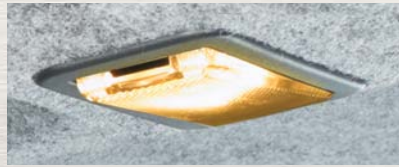

DOMELIGHT

- -Push/rocker-type dome light
- -Includes 10-watt bulb with a custom wiring harness
- -Mounts in the Roof Headliner Kit (1436-103)

1436-172: $29.95