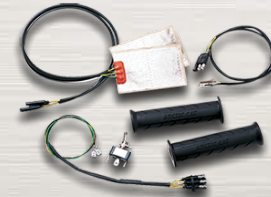

STANDARD HANDLEBAR/ THUMB WARMERS

- -Offers all-day warmth to hands and thumbs
- -Easy-to-install kit with 3-position (high/low/off) toggle switch
- -Secure molded connectors and replacement grips
- -Requires Grip-It Glue (see page 60)

- 0436-352: '10-'11 450 - 1000, TRV & TBX MODELS $79.95