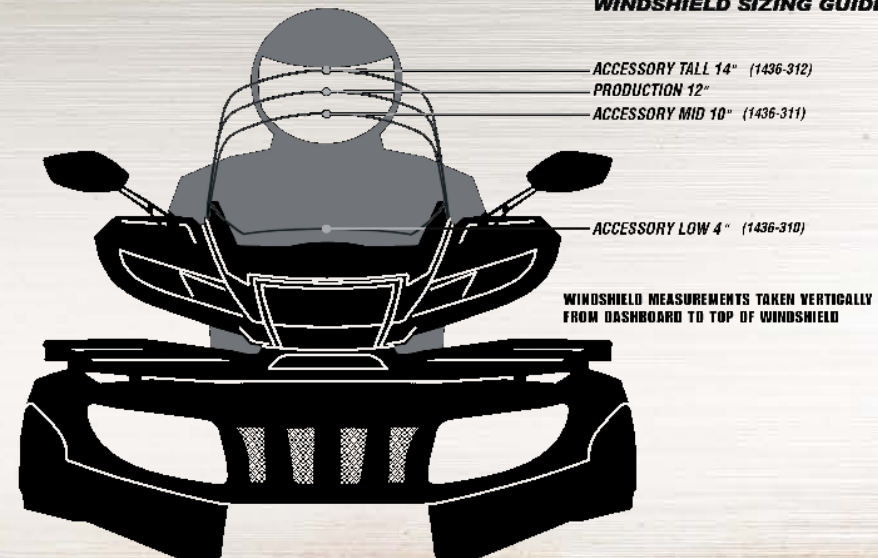

WINDSHIELD SIZING GUIDE

TOURING WINDSHIELD BAG

- -Provides extra storage
- -Fits Touring Windshield

1436-237: $29.95