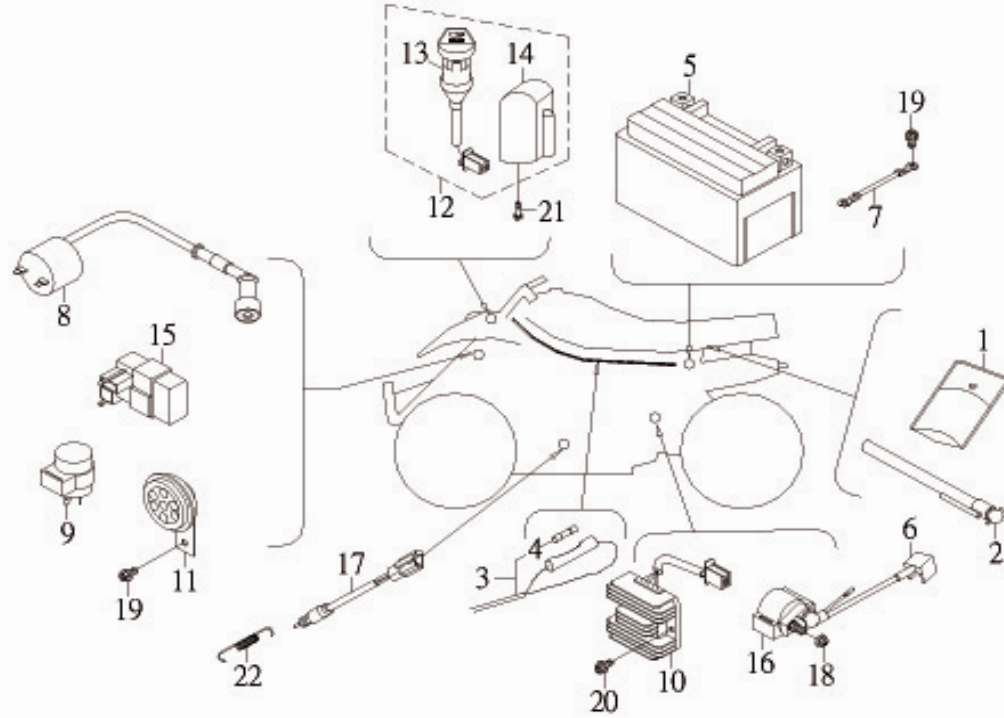

MODEL CEE 300e		CHANGE DATE	A P P L Y	Q T Y R E Q	DESCRIPTION
REV. A					
ITEM	PARTS NUMBER				
1	56100-CBT-00			1	TOOL SET
2	56190-RAM-00			1	GAUGE, AIR
3	61120-CEW-00			1	WIRE, HARNESS
4	61151-CHP-00			1	FUSE (15A250V)
5	62100-CBT-01			1	BATTERY ASS'Y (GTX9A-BS)
6	62110-CBT-00			1	CABLE, BATTERY
7	62120-RAM-00			1	CABLE, EARTH
8	62310-CEE-00			2	IGNITION COIL ASS'Y
9	62350-NAF-01			1	FLASHER RELAY ASSEMBLY
10	62360-CEE-00			1	RECTIFIER & REGULATOR COMP
11	62370-NAF-00			1	HORN
12	62500-CEW-00			1	KEY SET
13	62501-JOW-00			1	MAIN SWITCH ASS'Y
14	62503-RAM-00			1	LOCK COMP, STEERING HANDLE
15	62540-CEW-00			1	C.D.I UNIT ASS'Y
16	62550-CEE-00			1	STARTER RELAY SWITCH COMP
17	62980-CHP-00			1	SWITCH ASS'Y, REAR STOP
18	95401-061006-B			1	NUT, FLANGE
19	96414-06012-B			2	BOLT, FLANGE
20	96414-06025-B			2	BOLT, FLANGE