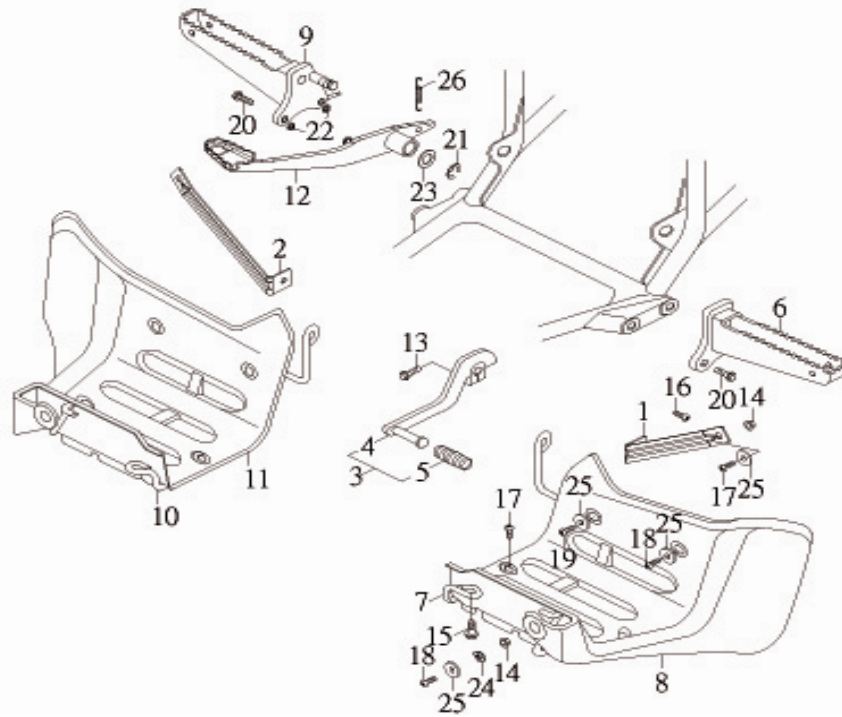

MODEL CEE 300e		CHANGE DATE	A P P L Y	Q T Y R E Q	DESCRIPTION
REV. A					
ITEM	PARTS NUMBER				
23	97201-152620-B			1	WASHER, PLANE 15.2*25.6*2.0
24	97301-061215-B			2	WASHER, SPRING
25	97321-061825-G			8	WASHER, FLANGE
26	97506-14050-B			1	SPRING, TENSION