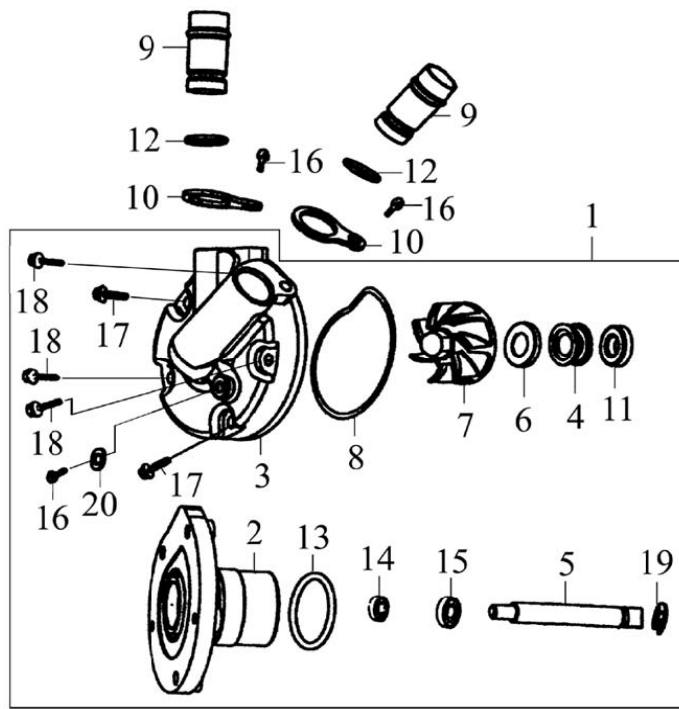

MODEL
CEE 300

REV. A

CHANGE
DATE

A
P
P
L
Y

Q
T
Y
R
E
Q

DESCRIPTION

ITEM	PARTS NUMBER	CHANGE DATE	A P P L Y	Q T Y R E Q	DESCRIPTION
1	13001-CEE-00			1	WATER PUMP COMP
2	13011-CEW-00			1	WATER PUMP HULL
3	13012-CEE-00			1	WATER PUMP COVER
4	13018-CEE-00			1	WATER SEAL A
5	13021-CEE-00			1	WATER PUMP SHAFT
6	13023-CEE-00			1	WATER SEAL B
7	13024-CEE-00			1	FAN
8	13051-CEE-00			1	O-RING, PUMP COVER
9	13085-CEE-00			2	HOSE CONNECTOR
10	13087-CEE-00			2	HOSE CONNECTOR SETTING PLATE
11	93110-10215			1	OIL SEAL 10*21*5
12	93210-20170			2	O-RING 2*17
13	93210-20360			1	O-RING 2*36
14	93320-102608			1	BALL BEARING 6000
15	93320-103009			1	BALL BEARING 6200CS05/2A
16	96411-06012-R			3	BOLT, FLANGE
17	96411-06029-R			2	BOLT, FLANGE
18	96411-06040-R			3	BOLT, FLANGE
19	97011-08010-K			1	CIRCLIP
20	97231-061115			1	WASHER, ALUMINUM 6.5*11*1.5