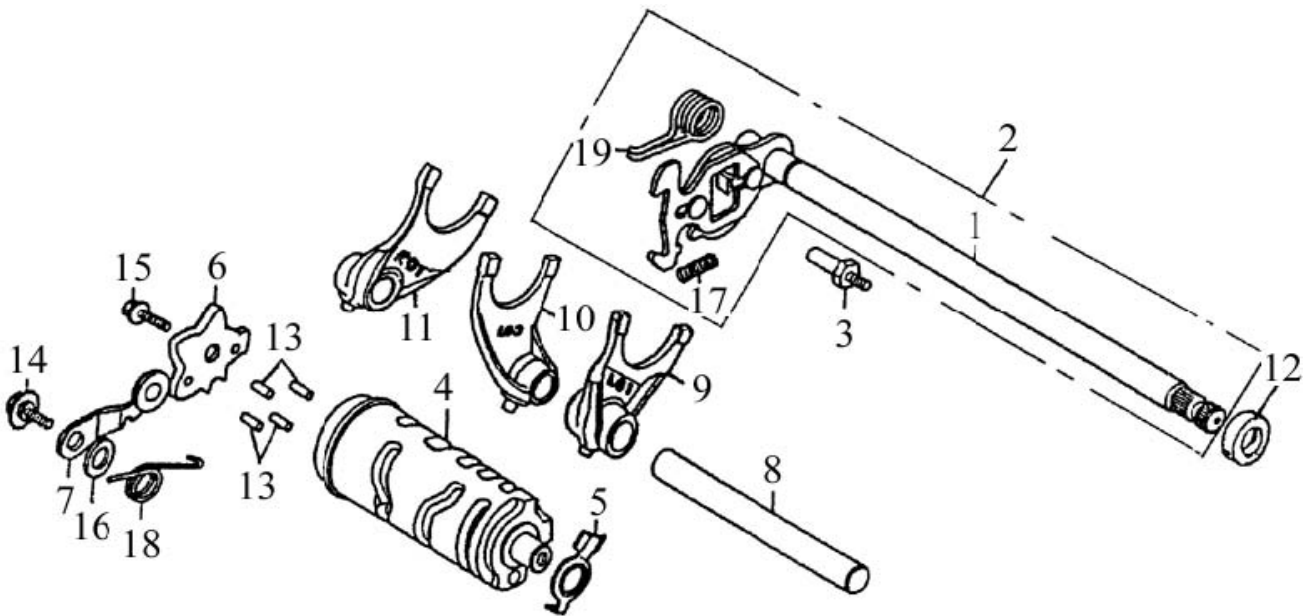

MODEL(S)
CEE 300e

REV. A

CHANGE
DATE

A
P
P
L
Y

Q
T
Y
R
E
Q

DESCRIPTION

ITEM	PARTS NUMBER	CHANGE DATE	A P P L Y	Q T Y R E Q	DESCRIPTION
1	24201-CBT-00			1	SPINDLE, GEAR SHIFT
2	24210-CBT-00			1	SPINDLE COMP, GEAR SHIFT
3	24216-CEE-00			1	TIP POLE
4	24220-CEE-00			1	DRUM, GEAR SHIFT
5	24223-CEE-00			1	ROTOR, NEUTRAL SWITCH
6	24226-CEE-00			1	CAM, GEAR SHIFT
7	24228-CEE-00			1	STOPPER COMP, GEAR SHIFT
8	24236-CEE-00			1	SHAFT, GEAR SHIFT FORK
9	24237-CEE-00			1	FORK, L GEAR SHIFT
10	24238-CEE-00			1	FORK, CENTER GEAR SHIFT
11	24239-CEE-00			1	FORK, R GEAR SHIFT
12	93110-112410			1	OIL SEAL TC 11.6*24*10
13	94510-40013			4	PIN, DOWEL
14	94710-06014-B			1	SCREW Ø9*2.7
15	96414-06020-B			1	BOLT, FLANGE 6*20
16	97201-061510-K			1	WASHER, PLATE 6.2*14.8*1
17	97501-05020			1	SPRING, GEAR SHIFT PLATE
18	97508-23153-K			1	SPRING, SHAFT DRUM STOPPER
19	97510-32179			1	SPRING, GEAR SHIFT RETURN