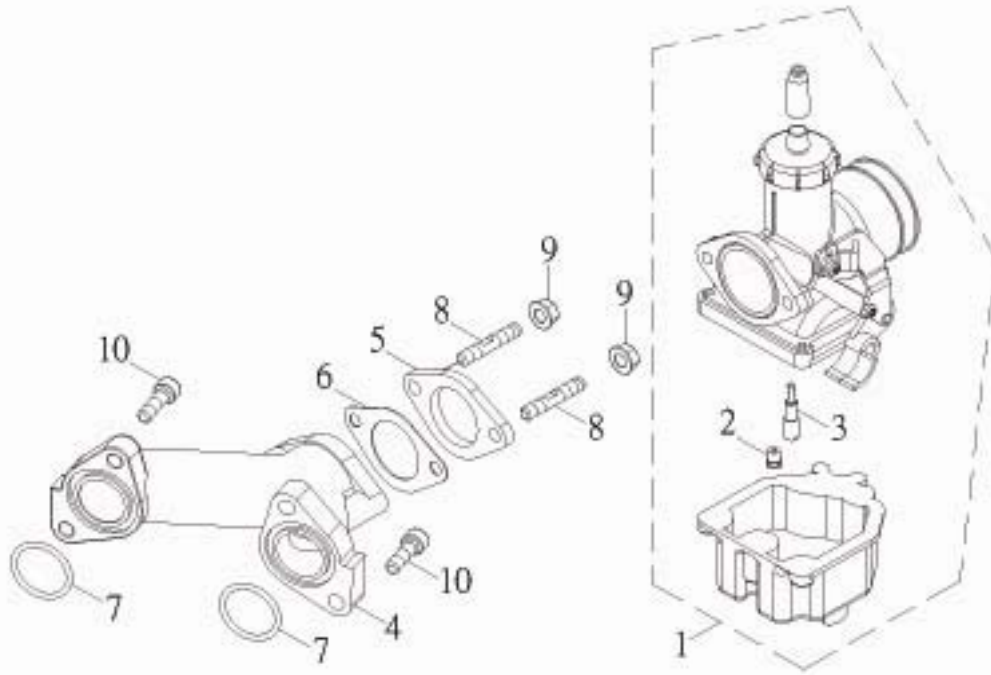

MODEL		CHANGE DATE	A P P L Y	Q T Y R E Q	DESCRIPTION
CEE 300					
Rev. A					
ITEM	PARTS NUMBER				
1	11400-CEE-00			1	CRANKSHAFT COMP
2	11631-CEE-00			2	PISTON Ø57 活塞
3	11636-CEE-00			2	RING SET, PISTON
4	13136-CBT-00			1	OIL PLATE, BREATHER
5	13178-CEE-00			1	OIL PUMP DRIVING WHEEL 18T
6	13321-CEE-00			1	THROUGH, OIL
7	13324-CEE-00			1	SPRING, OIL THROUGH
8	25641-CEE-00			1	GEAR, PRIMARY DRIVE 19T
9	93110-35527			1	OIL SEAL TC 35*52*7
10	93210-30060			1	O-RING 3*6
11	93321-256217S			2	BALL BEARING TM-6305/P5CS16
12	93510-101546			2	PIN, PISTON 10.1*15*45.5
13	94510-20014			1	PIN, DOWEL 2*13.8
14	94510-40004			1	PIN, DOWEL
15	94712-06016-B			3	SCREW, FLAT HEAD 6*16
16	95201-162210-B			1	NUT, HEXAGON
17	96416-07026-B			1	BOLT, FLANGE 7*1*26
18	96416-08030-B			1	BOLT, FLANGE 8*1*30
19	96416-08035-B			4	BOLT, FLANGE 8*1*35
20	97050-10017			4	CIRCLE, PISTON PIN
21	97310-162420-K			1	WASHER, CONICAL SPRING

MODEL
CEE 300

REV. A

CHANGE
DATE

A
P
P
L
Y

Q
T
Y
R
E
Q

ITEM	PARTS NUMBER	CHANGE DATE	A P P L Y	Q T Y R E Q	DESCRIPTION
1	13100-CEE-00			1	PUMP ASS'Y, OIL
2	13111-CEE-00			1	BODY, OIL PUMP
3	13112-CEE-00			1	COVER, OIL PUMP GEAR
4	13116-CEE-00			1	PLATE, OIL PUMP
5	13124-CEE-00			1	GEAR, OIL PUMP 33T
6	13141-CBT-00			1	ROTOR, OIL PUMP INNER
7	13142-CBT-00			1	ROTOR, OIL PUMP OUTER
8	13151-CEE-00			1	GASKET, OIL PUMP
9	13310-CBT-00			1	ROTOR, OIL FILTER
10	13311-CBT-00			1	CAP, OIL FILTER ROTOR\
11	93210-30060			1	O-RING 3*6
12	94510-40006			1	PIN, DOWEL 4*5.8
13	94712-06032-B			3	SCREW, FLAT HEAD 6*32
14	96210-05020-C			2	BOLT, HEXAGON 5*20
15	96318-05010-C			1	SCREW, PAN HEAD 5*10