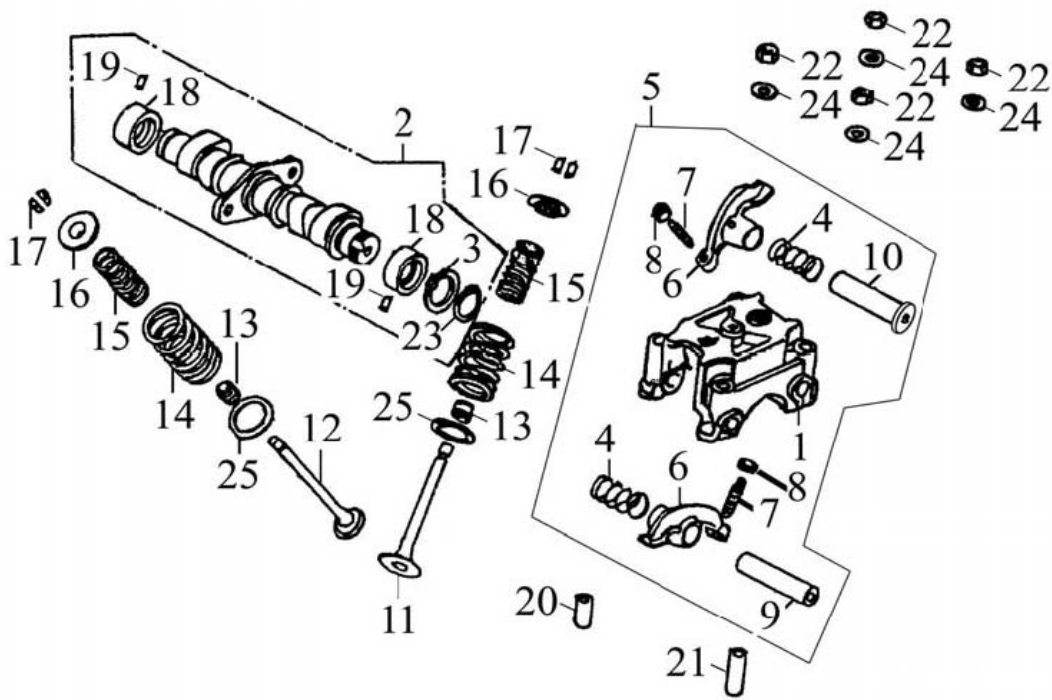

MODEL		CHANGE DATE	A P P L Y	Q T Y R E Q	DESCRIPTION
CEE 300					
Rev. A					
ITEM	PARTS NUMBER				
1	11400-CEE-00			1	CRANKSHAFT COMP
2	11631-CEE-00			2	PISTON Ø57 活塞
3	11636-CEE-00			2	RING SET, PISTON
4	13136-CBT-00			1	OIL PLATE, BREATHER
5	13178-CEE-00			1	OIL PUMP DRIVING WHEEL 18T
6	13321-CEE-00			1	THROUGH, OIL
7	13324-CEE-00			1	SPRING, OIL THROUGH
8	25641-CEE-00			1	GEAR, PRIMARY DRIVE 19T
9	93110-35527			1	OIL SEAL TC 35*52*7
10	93210-30060			1	O-RING 3*6
11	93321-256217S			2	BALL BEARING TM-6305/P5CS16
12	93510-101546			2	PIN, PISTON 10.1*15*45.5
13	94510-20014			1	PIN, DOWEL 2*13.8
14	94510-40004			1	PIN, DOWEL
15	94712-06016-B			3	SCREW, FLAT HEAD 6*16
16	95201-162210-B			1	NUT, HEXAGON
17	96416-07026-B			1	BOLT, FLANGE 7*1*26
18	96416-08030-B			1	BOLT, FLANGE 8*1*30
19	96416-08035-B			4	BOLT, FLANGE 8*1*35
20	97050-10017			4	CIRCLE, PISTON PIN
21	97310-162420-K			1	WASHER, CONICAL SPRING

MODEL
CEE 300e

REV. A

CHANGE
DATE

A
P
P
L
Y

Q
T
Y
R
E
Q

ITEM	PARTS NUMBER	CHANGE DATE	A P P L Y	Q T Y R E Q	DESCRIPTION
1	11131-CEE-00			2	HOLDER, CAMSHAFT
2	14110-CEE-00			1	CAMSHAFT COMP
3	14118-CBT-00			1	WASHER, CAMSHAFT
4	14150-CEE-00			4	SPRING, ROCKER ARM 1.2*16.9*21
5	14430-CEE-00			2	HOLDER COMP, ROCKER ARM
6	14431-CBT-00			4	ARM, VALVE ROCKER
7	14436-CBT-00			4	SCREW, TAPPET ADJUSTING 5*18.7
8	14437-CBT-00			4	NUT, TAPPET ADJUSTING 5*9*4
9	14450-CBT-00			2	ROCKER ARM 搖臂軸
10	14450-CEE-00			2	ROCKER ARM
11	14711-CBT-00			2	VALVE, IN
12	14721-CBT-00			2	VALVE, EX
13	14731-CEE-00			4	SEAL, VALVE STEM
14	14751-CBT-00			4	SPRING, VALVE OUTER
15	14761-CBT-00			4	SPRING, VALVE INNER
16	14771-CEE-00			4	RETAINER, VALVE SPRING
17	14781-CEE-00			8	COTTER, VALVE
18	93510-202813			2	SHEATH, CAMSHAFT
19	94410-05006			2	PIN, DOWEL 3*5*5.5
20	94410-10016			2	PIN, DOWEL 10*16
21	94410-10028			2	PIN, DOWEL 10*28
22	95401-081208-B			8	NUT, HEXAGON