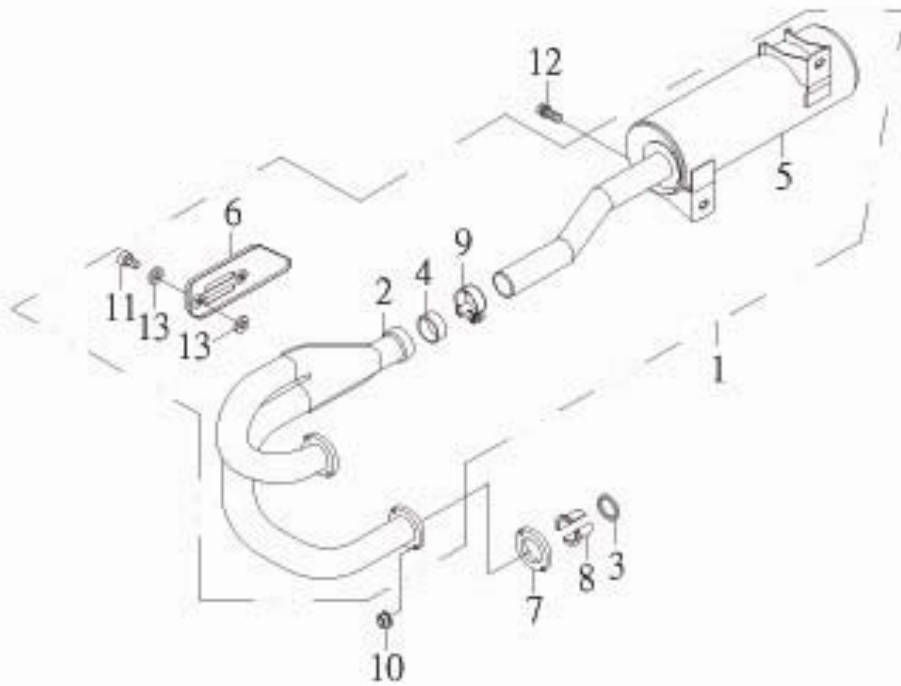

MODEL CEE 300e		CHANGE DATE	A P P L Y	Q T Y R E Q	DESCRIPTION
REV. A					
ITEM	PARTS NUMBER				
1	31610-CEW-00C			1	EXHAUST MUFFLER ASSY(EEC Catalyst)
	31610-CEW-00			1	EXHAUST MUFFLER ASSY(NoEEC Catalyst)
2	31611-CEW-00			1	PIPE, EXHAUST
3	31613-CHP-00			2	GASKET, EXHAUST PIPE 31.5*39.5*3.5
4	31614-CEW-00			1	GASKET, MUFFLER
5	31617-CEW-00			1	MUFFLER COMP
6	31618-CEW-00			1	PROTECTOR, EXHAUST
7	31621-CBT-00			2	JOINT, EXHAUST PIPE
8	31623-CBT-00			4	COLLAR, EXHAUST PIPE JOINT
9	31624-CEW-00			1	CLIP
10	95401-081208-B			4	NUT, FLANGE
11	96316-06010-K			2	SCREW, PAN HEAD
12	96414-08016-B			1	BOLT, FLANGE
13	97210-061215			4	WASHER, PLATE