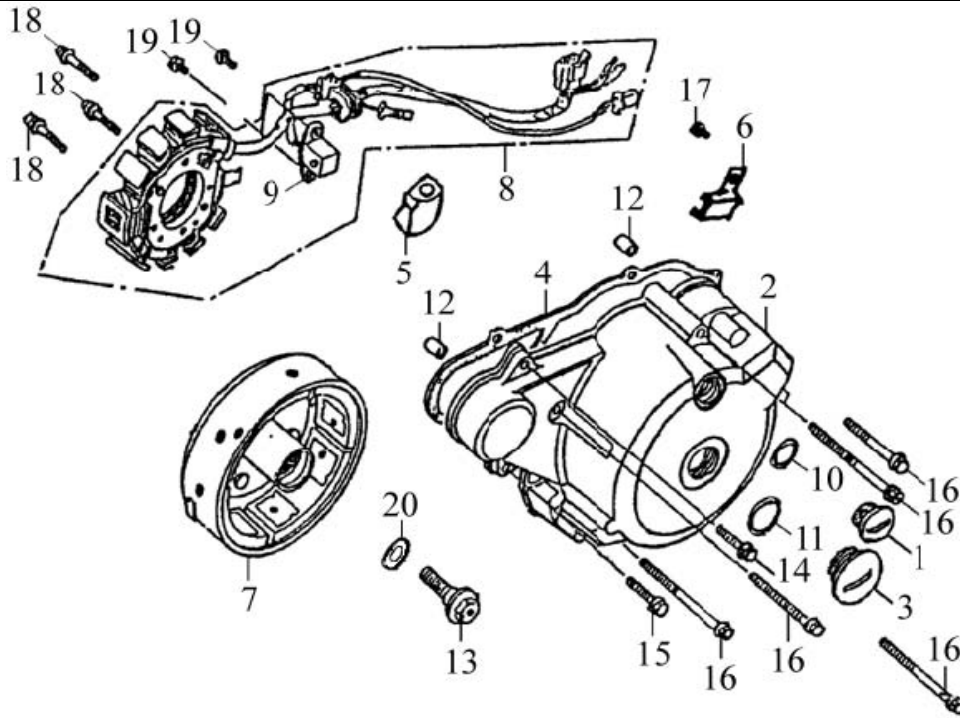

MODEL		CHANGE DATE	A P P L Y	Q T Y R E Q	DESCRIPTION
CEE 300e					
REV. A					
ITEM	PARTS NUMBER				
1	12655-CEE-00			1	CAP, A.C.G
2	15411-CEE-00			1	COVER, L CRANKCASE
3	15417-CEE-00			1	CAP, L CRANKCASE COVER
4	15481-CEE-00			1	GASKET, L CRANKCASE COVER
5	15541-CBT-00			1	ENGINE OUTPUT WIRE JACKET
6	15541-CEE-00			1	CLAMPER, CORD
7	35550-CEE-00			1	FLYWHEEL COMP
8	35560-CEE-00			1	STATOR COMP
9	35580-CEE-00			1	COIL, PULSE
10	93210-25138			1	O-RING 2.5*13.8
11	93210-31258			1	O-RING 3.1*25.8
12	94410-08016			2	PIN, DOWEL 8*16
13	94716-10033-B			1	BOLT, CRANKSHAFT
14	96411-06020-R			1	BOLT, FLANGE 6*20
15	96411-06050-R			1	BOLT, FLANGE 6*50
16	96411-06065-R			5	BOLT, FLANGE 6*65
17	96510-05008-B			1	BOLT, SOCKET 5*8
18	96510-05025-B			3	BOLT, SOCKET 5*25
19	96510-06020-B			2	BOLT, SOCKET 6*20
20	97201-122225-K			1	WASHER, PLATE 12.7*21.8*2.5