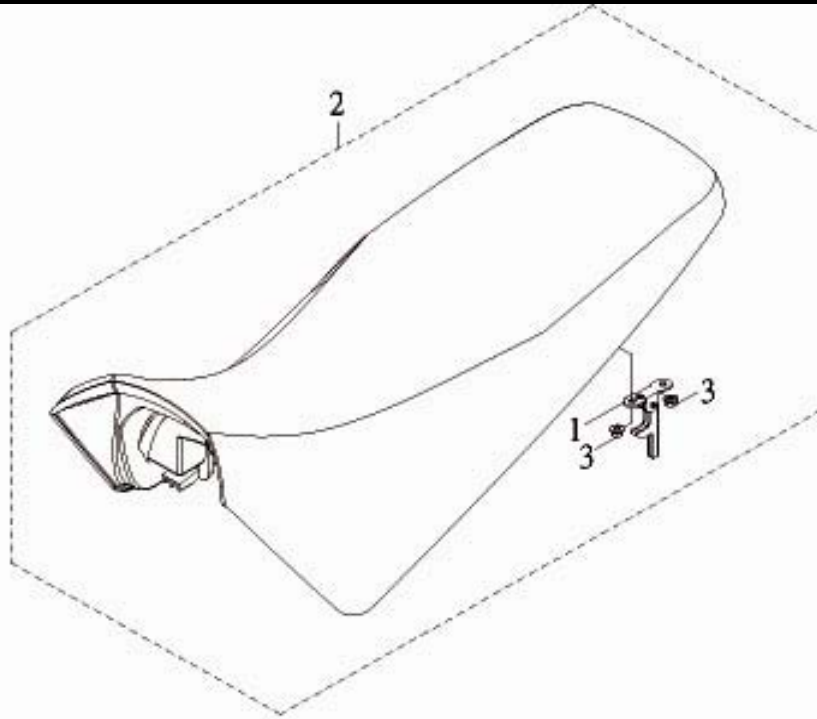

MODEL		CHANGE DATE	A P P L Y	Q T Y R E Q	DESCRIPTION
CEE 300e					
REV. A					
PARTS NUMBER					
1	52710-RAM-00			1	CATCH COMP, SEAT
2	52730-CDW-00			1	SEAT ASS'Y
3	95401-061006-C			2	NUT, FLANGE