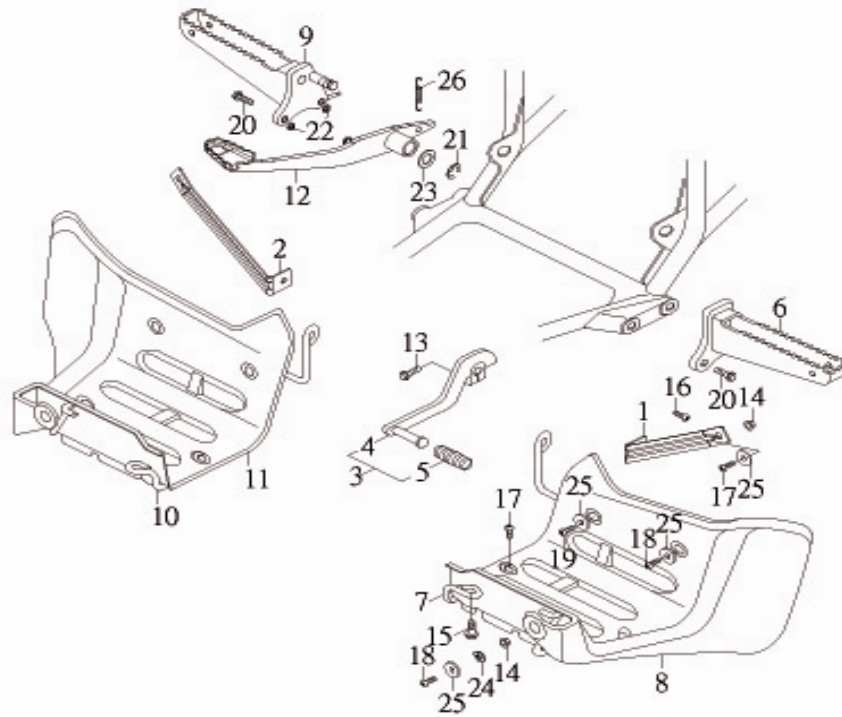

MODEL CEE 300e		CHANGE DATE	A P P L Y	Q T Y R E Q	DESCRIPTION
REV. A					
ITEM	PARTS NUMBER				
1	51175-CEW-00			1	STAY COVER L
2	51176-CEW-00			1	STAY COVER R
3	53210-RAM-00			1	CHANGE PEDAL ASS'Y
4	53211-RAM-00			1	CHANGE PEDAL
5	53214-ROA-00			1	RUBBER, CHANGE PEDAL
6	53231-CEW-00			1	FOOTREST L
7	53233-CEW-00			1	MUDGUARD STAY
8	53234-RAM-00			1	MUDGUARD L
9	53241-CBS-00			1	FOOTREST R
10	53243-CEW-00			1	MUDGUARD STAY
11	53244-RAM-00			1	MUDGUARD R
12	53261-CEW-00			1	PEDAL, BRAKE
13	94714-06020-B			1	BOLT, FLANGE
14	95401-061006-B			4	NUT, FLANGE
15	96214-06020-B			2	BOLT, HEXAGON WITH WASHER
16	96214-06022-B			2	BOLT, HEXAGON WITH WASHER
17	96318-06012-G			6	SCREW, PAN HEAD
18	96318-06015-G			4	SCREW, PAN HEAD
19	96318-06020-G			2	SCREW, PAN HEAD
20	96414-10025-B			4	BOLT, FLANGE
21	97011-12010-B			1	CIRCLIP 12*1.0
22	97201-102220-B			2	WASHER, PLANE