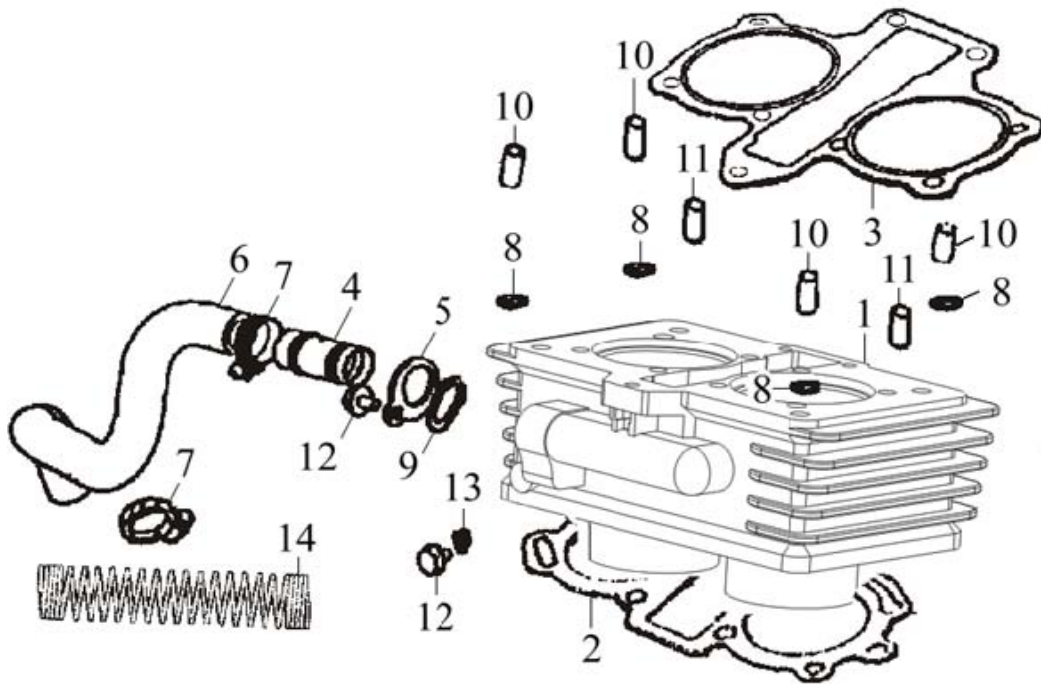

TITAN 300

(CEE-300e)

BLUE BLACK ORANGE

Ver. 2006/05

CONTENT

Ref.	Description	Page
E01	CYLINDER,	1
E02	CYLINDER HEAD	2
E03	CRANKSHAFT, PISTON.....	3
E04	WATER PUMP	4
E05	OIL PUMP	5
E06	CARBURETOR.....	6
E07	CAMSHEFT, VALVE	7
E07-1	CAMSHEFT, VALVE.....	8
E08	CAM CHAIN. TENSIONER.....	9
E09	CRANKCASE.....	10
E10	LEFT CRANKCASE COVER.....	11
E11	RIGHT CRANKCASE COVER.....	12
E12	STARTING MOTOR.....	13
E13	GEAR SHIFT.....	14
E14	CLUTCH.....	15
E15	TRANSMISSION STARTER.....	16
E15-1	TRANSMISSION STARTER.....	17
F01	EXHAUST MUFFLER.....	18
F02	AIR INJECTION	19
F03	REAR ARM.....	20
F04	REAR SUSPENSION.....	21
F05	FRAME.....	22
F06	GUARD A.....	23
F07	STEERING	24
F08	FRONT SUSPENSION.....	25
F09	GEAR, SPEEDOMETER.....	26
F10	FRONT WHEEL	27
F11	REAR HUB.....	28
F11-1	REAR HUB.....	29
F12	REVERSE	30
F12-1	REVERSE	31
F13	REAR WHEEL.....	32
F14	FUEL TANK.....	33
F15	WATER COOLING	34
F15-1	WATER COOLING	35
F16	REAR BRAKE.....	36
F17	KNUCKLE, STEERING.....	37
F18	STEERING HADBLE, CABLE.....	38
F19	FRONT FENDER.....	39
F20	SIDE COVER.....	40
F21	SEAT.....	41
F22	STICK SHIFT	42
F23	STAND FOOTREST.....	43
F23-1	STAND FOOTREST.....	44
F24	HEAD LIGHT.....	45
F25	SPEEDOMETER.....	46
F26	TAIL LIGHT.....	47
F27	FLASHER.....	48
F28	WARNING.....	49
F29	WIRE HARNESS.....	50
F29-1	WIRE HARNESS.....	51
F30	O/R SWITCH GEAR	52
F31	HANDLE SWITCH, BRAKE LEVER.....	53
F31-1	HANDLE SWITCH, BRAKE LEVER.....	54
	PARTS NUMBER INDEX.....	55-61