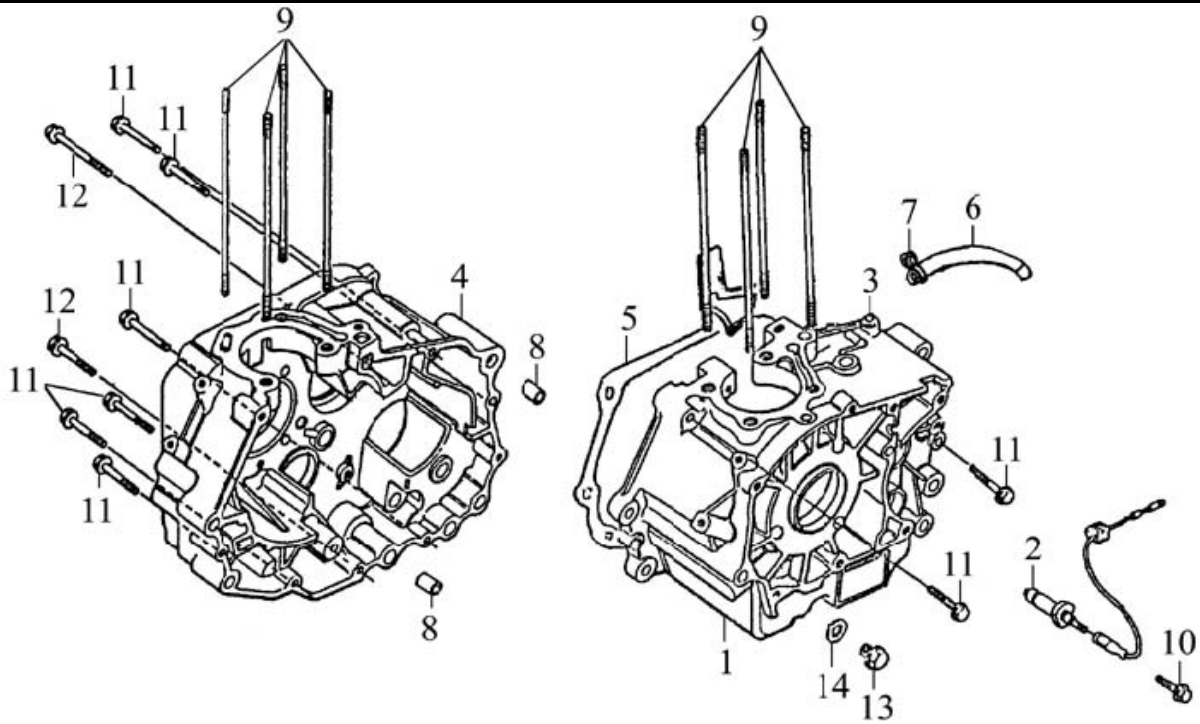

MODEL CEE 300e		CHANGE DATE	A P P L Y	Q T Y R E Q	DESCRIPTION
REV. A					
ITEM	PARTS NUMBER				
1	15111-CEE-00			1	CRANKCASE, LEFT
2	15130-CEE-00			1	SELECTOR SWITCH
3	15171-CEE-00			1	HOSE CONNECTOR
4	15211-CEE-00			1	CRANKCASE, RIGHT
5	15251-CEE-00			1	GASKET, CRANKCASE
6	15276-CEE-00			1	HOSE
7	90220-10015-K			1	CLIP 10*14.8
8	94410-12020			2	PIN, DOWEL 12*20
9	94717-08212-U			8	BOLT, STUD 8*212
10	96411-06012-B			1	BOLT, FLANGE 6*12
11	96411-06040-R			8	BOLT, FLANGE 6*40
12	96411-06065-R			2	BOLT, FLANGE 6*65
13	96414-12015-B			1	BOLT, FLANGE 12*15
14	97231-122015			1	WASHER, ALUMINUM