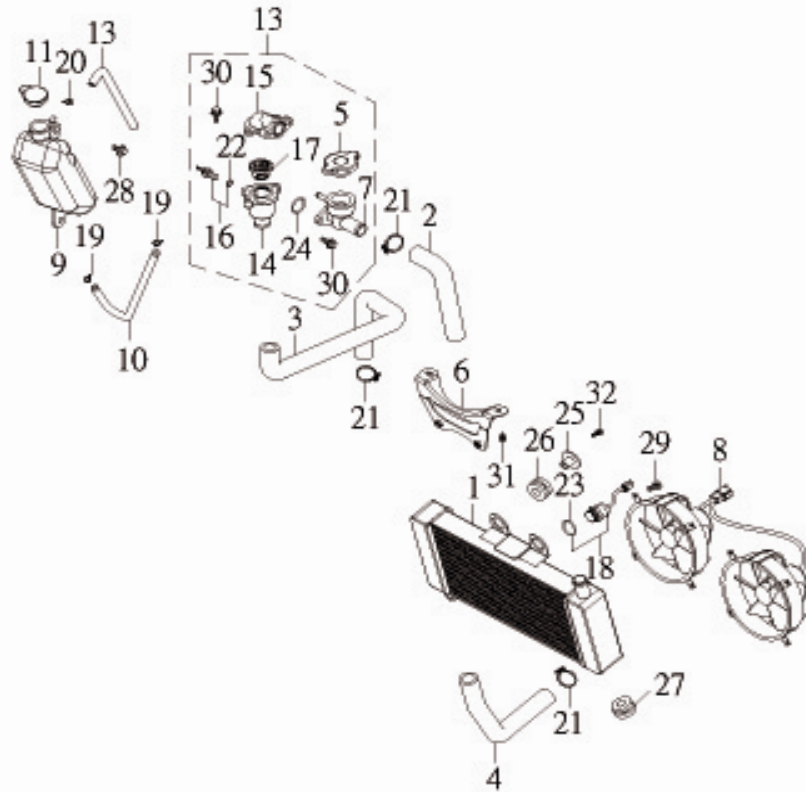

MODEL(S) CEE 300e		CHANGE DATE	A P P L Y	Q T Y R E Q	DESCRIPTION
REV. A					
ITEM	PARTS NUMBER				
1	43410-CEE-00			1	RADIATOR
2	43420-CEW-00			1	HOSE, RADIATOR IN
3	43423-CEW-00			1	HOSE, CYLINDER
4	43425-CEW-00			1	HOSE, WATER PUMP IN
5	43430-CEE-00			1	RADIATOR CAP
6	43431-CEW-00			1	PLATE, RADIATOR UPPER
7	43435-CEE-00			1	HULL, RADIATOR CAP
8	43450-CEE-00			1	FAN SET
9	43460-CEE-00			1	WATER TANK
10	43463-CEW-00			1	HOSE 1, WATER TANK
11	43466-CEE-00			1	CAP, WATER TANK
12	43468-CEE-00			1	HOSE 2, WATER TANK
13	62730-CEE-00			1	THERMOSTAT COMP
14	62731-CEE-00			1	THERMOSTAT HULL
15	62732-CEE-00			1	THERMOSTAT COVER
16	62740-CEE-00			1	THERMO SENSOR
17	62745-CEE-00			1	THERMOSTAT
18	62750-CEE-00			1	FAN MOTOR SWITCH
19	90220-09011-K			2	CLIP
20	90220-09013-K			1	CLIP
21	90280-080032			6	CLIP
22	93210-19082			1	O-RING 1.9*8.2