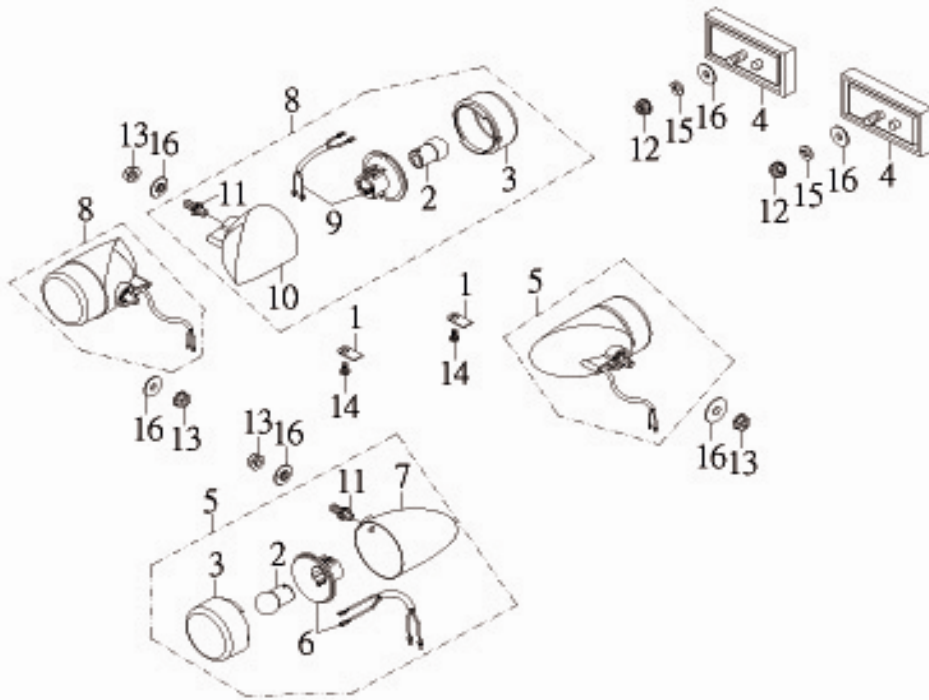

MODEL(S) CEE 300e		CHANGE DATE	A P P L Y	Q T Y R E Q	DESCRIPTION
REV. A					
ITEM	PARTS NUMBER				
1	41447-AKM-00			2	PRESSBOARD
2	55311-NAF-01			4	BULB FLASHER, REAR (12V-10W)
3	55352-SAF-00			4	LENS FLASHER, REAR
4	55722-NCF-01			2	REFLECTOR
5	55750-CBW-00			2	WINKER ASS'Y, L REAR
6	55756-AKM-00			2	BULB FLASHER, L
7	55757-CBW-00			2	FLASHER STAND, L REAR
8	55760-CBW-00			2	WINKER ASS'Y, R REAR
9	55766-AKM-00			2	BULB FLASHER, R
10	55767-CBW-00			2	FLASHER STAND, R REAR
11	94710-06022-C			4	WINKER FIXED BOLT
12	95401-050805-B			2	NUT, FLANGE
13	95401-061006-B			4	NUT, FLANGE
14	96112-41018-K			2	SCREW, TAPPING
15	97301-061215-B			2	WASHER, SPRING
16	97321-061825-G			6	WASHER, FLANGE