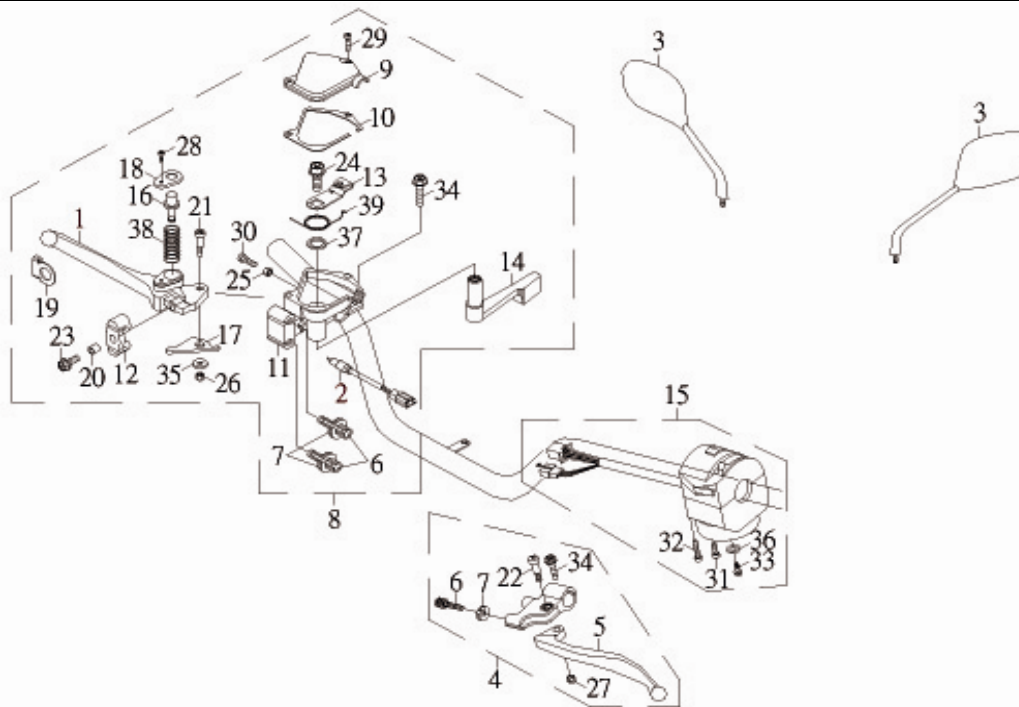

MODEL
CEE 300e

REV. A

CHANGE
DATE

A
P
P
L
Y

Q
T
Y
R
E
Q

ITEM	PARTS NUMBER	CHANGE DATE	A P P L Y	Q T Y R E Q	DESCRIPTION
1	45872-RAM-00			1	LEVER, R
2	45890-RAM-00			1	WIRING, STOP SWITCH
3	56270-ROA-00			1	MIRROR ASS'Y, BACK
4	62910-RAM-01			1	LEVER ASS'Y, HANDLE
5	62912-RAM-01			1	LEVER, L
6	62916-RAM-00			3	BOLT, WIRE ADJUSTING
7	62917-RAM-00			3	NUT, WIRE ADJUSTING
8	62920-RAM-02			1	THROTTLE LEVER ASS'Y
9	62923-RAM-00			1	CAP, THROTTLE
10	62924-RAM-00			1	GASKET, THROTTLE
11	62925-RAM-00			1	THROTTLE LEVER
12	62926-RAM-00			1	JOINT, CABLE
13	62927-RAM-00			1	ARM, THROTTLE
14	62928-RAM-00			1	LEVER, THROTTLE
15	62930-RAM-02			1	HANDLE SWITCH ASS'Y L
16	62971-RAM-00			1	PIN, LOCK
17	62973-RAM-00			1	LOCK, LEVER
18	62976-RAM-00			1	COVER
19	62978-RAM-00			1	STOP PLATE, JOINT
20	93560-68507			1	COLLAR, LEVER 6.3*8.5*7.4
21	94710-05022-G			1	BOLT, LEVER
22	94710-06029-G			1	BOLT, LEVER