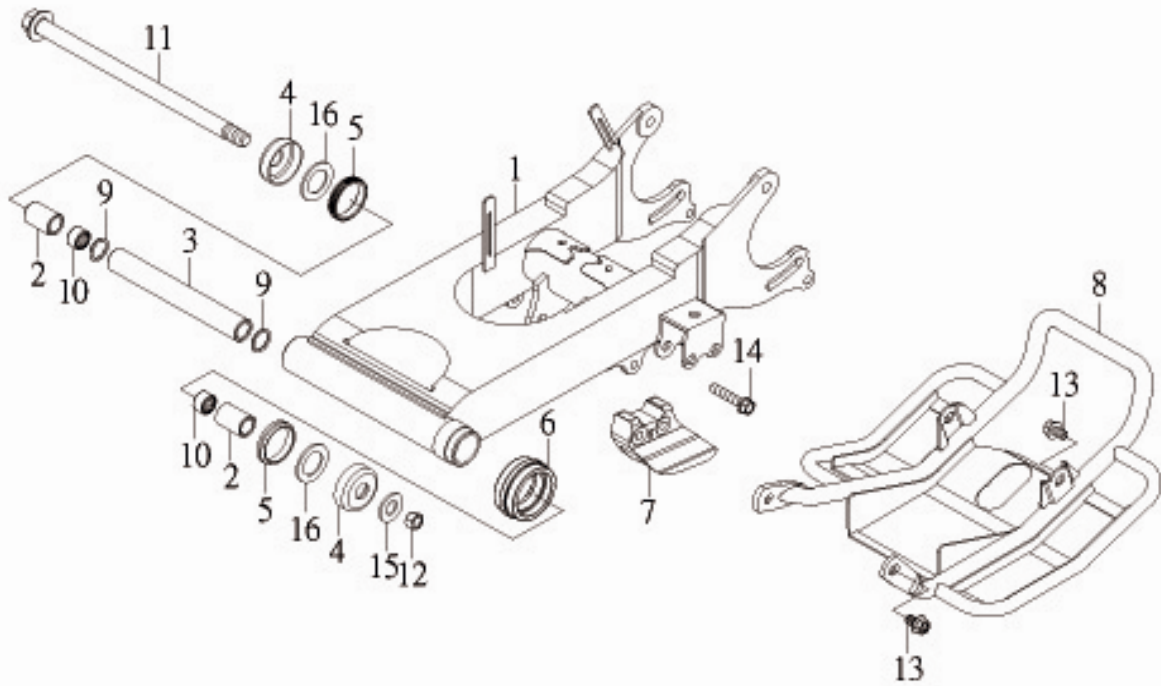

MODEL
CEE 300e

REV. A

CHANGE
DATE

A
P
P
L
Y

Q
T
Y
R
E
Q

ITEM	PARTS NUMBER	CHANGE DATE	A P P L Y	Q T Y R E Q	DESCRIPTION
1	32100-CEW-00			1	REAR ARM
2	32115-RAM-00			2	BUSH
3	32116-RAM-00			1	SPACER
4	32118-RAM-00			2	COVER, THRUST
5	32119-RAM-00			2	OIL SEAL
6	32160-RAM-00			1	SEAL, GUARD
7	32165-RAM-00			1	SUPPORT, CHAIN
8	32190-CEW-00			1	COVER
9	93210-25200			2	O-RING 2.5*20
10	93310-222820			2	NEEDLE BEARING HK-2220
11	94610-15258-B			1	SHAFT, PIVOT
12	95301-142212-B			1	NUT, LOCK 14MM
13	96414-08012-B			4	BOLT, FLANGE
14	96414-08040-B			2	BOLT, FLANGE
15	97201-142820-B			1	WASHER, PLATE 14.2*28.4*2.0
16	97201-243820			2	WASHER, PLATE