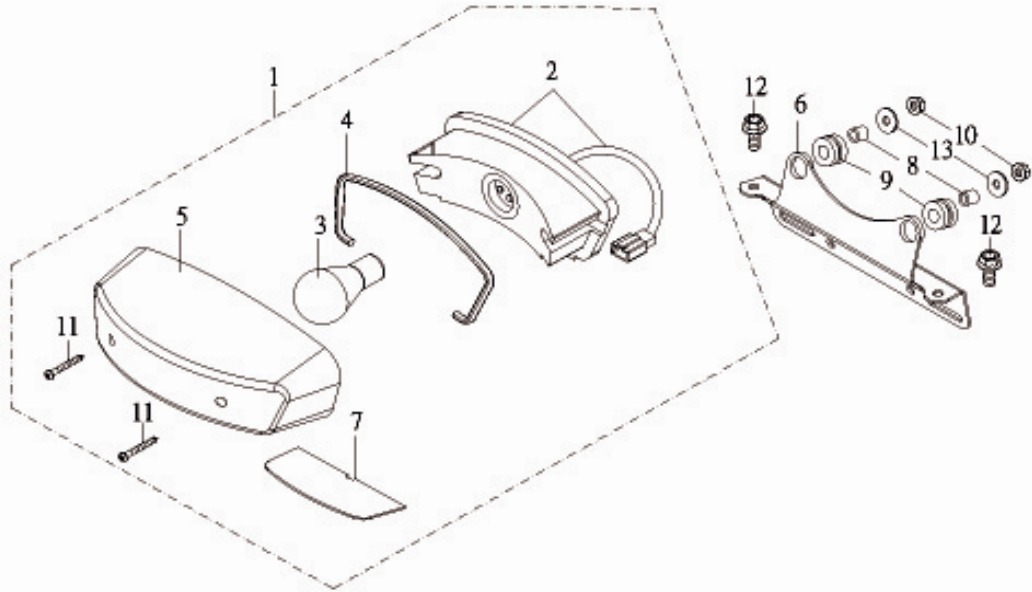

MODEL
CEE 300e

REV. A

CHANGE
DATE

A
P
P
L
Y

Q
T
Y
R
E
Q

DESCRIPTION

ITEM	PARTS NUMBER	CHANGE DATE	A P P L Y	Q T Y R E Q	DESCRIPTION
1	55213-CEW-00			1	PROTECTOR, HANDLEBAR
2	55510-CEW-00			1	SPEEDOMETER ASS'Y
3	55516-CEW-00			1	HOLDER, SPEEDOMETER
4	61520-CEW-00			1	CABLE, SPEEDOMETER ASS'Y
5	95101-05012			3	NUT, SPRING U
6	96112-51616-K			3	SCREW, TAPPING
7	96312-06016-K			2	SCREW, PAN HEAD WITH WASHER