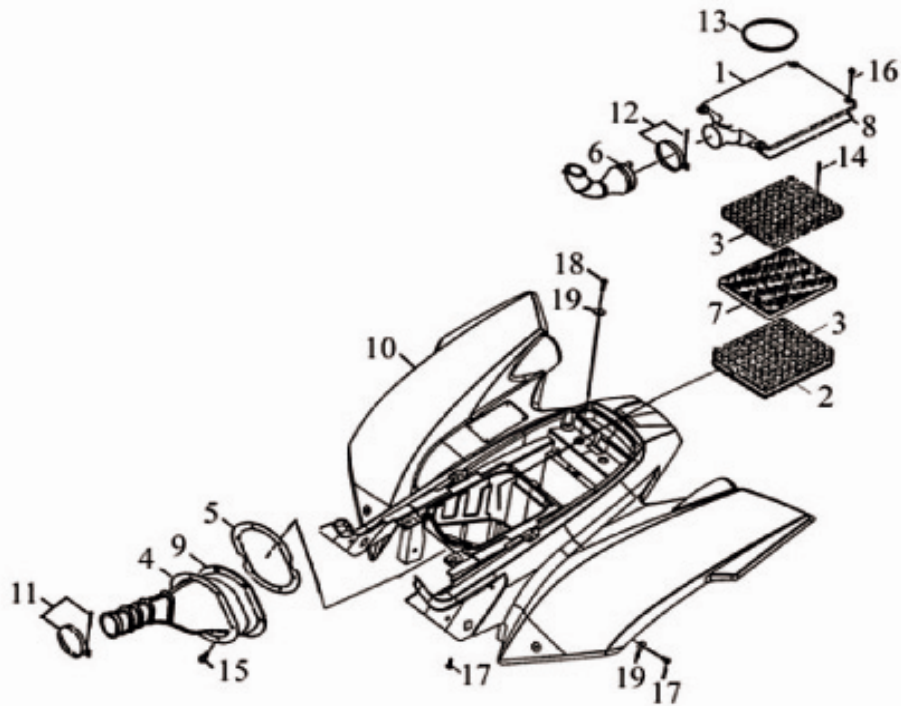

MODEL
CEE 300e

REV. A

CHANGE
DATE

A
P
P
L
Y

Q
T
Y
R
E
Q

ITEM	PARTS NUMBER	CHANGE DATE	A P P L Y	Q T Y R E Q	DESCRIPTION
1	51151-CEW-00			1	PANEL, FRONT
2	51161-CEW-00			1	COVER, FRONT
3	51172-CEW-00			1	SIDE COVER L
4	51173-CEW-00			1	SIDE COVER R
5	51554-CEW-00			2	STAY, FENDER LOWER
6	51556-CEW-00			1	STAY, FENDER LOWER
7	95101-05012			12	NUT, SPRING
8	95101-061820-C			2	NUT, SPRING
9	95401-061006-B			2	NUT, FLANGE
10	96112-51216-K			8	SCREW, TAPPING
11	96318-06012-G			1	SCREW, PAN HEAD
12	96318-06015-G			6	SCREW, PAN HEAD
13	96414-06012-B			2	BOLT, FLANGE
14	97321-061825-G			3	WASHER, FLANGE