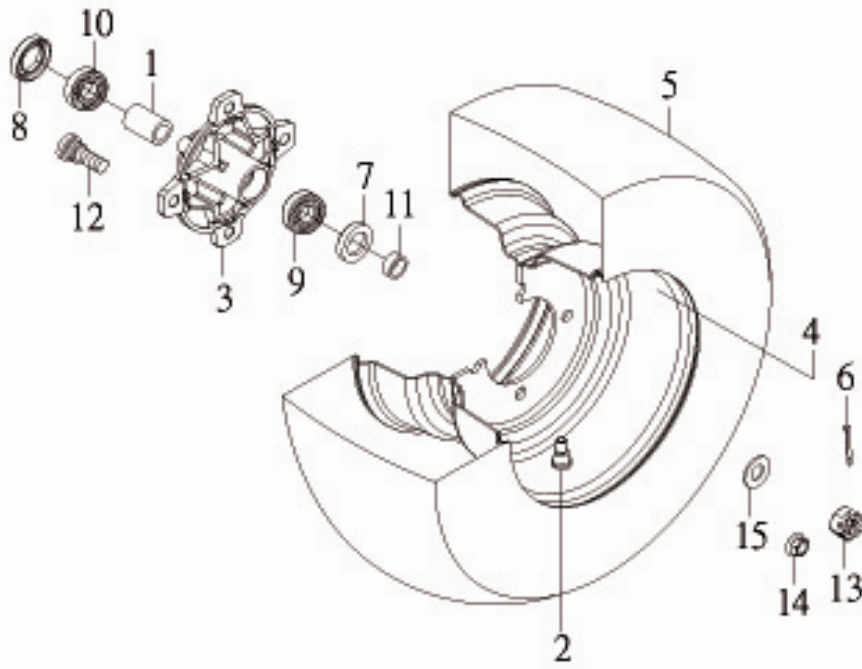

MODEL(S) CEE 300e		CHANGE DATE	A P P L Y	Q T Y R E Q	DESCRIPTION
REV. A					
ITEM	PARTS NUMBER				
1	42515-RAM-00			2	SPACER, BEARING
2	42570-RAM-00			2	VALVE, RIM
3	42581-RAM-01			2	HUB, FRONT
4	42582-RAM-00			2	WHEEL, FRONT AT10*5.5AT
5	42590-CEW-00			2	TIRE, FRONT AT22*7-10 K532F 28N
6	90240-29025-B			2	COTTER PIN 2.9*25
7	93110-22357			2	OIL SEAL TC 22*35*7
8	93110-26427			2	OIL SEAL TC26*42*7/10
9	93320-153511S			2	BALL BEARING 6202 CS05/2A
10	93320-204212M			2	BALL BEARING 6004CM/2A
11	93510-152209-C			2	COLLAR
12	94710-10037-C			8	BOLT, RIBBED NECK
13	95321-142215-C			2	NUT, CASTLE
14	95801-101718-C			8	LOCK NUT, FLANGE
15	97201-142820-C			2	WASHER, PLATE 14.2*28.4*2