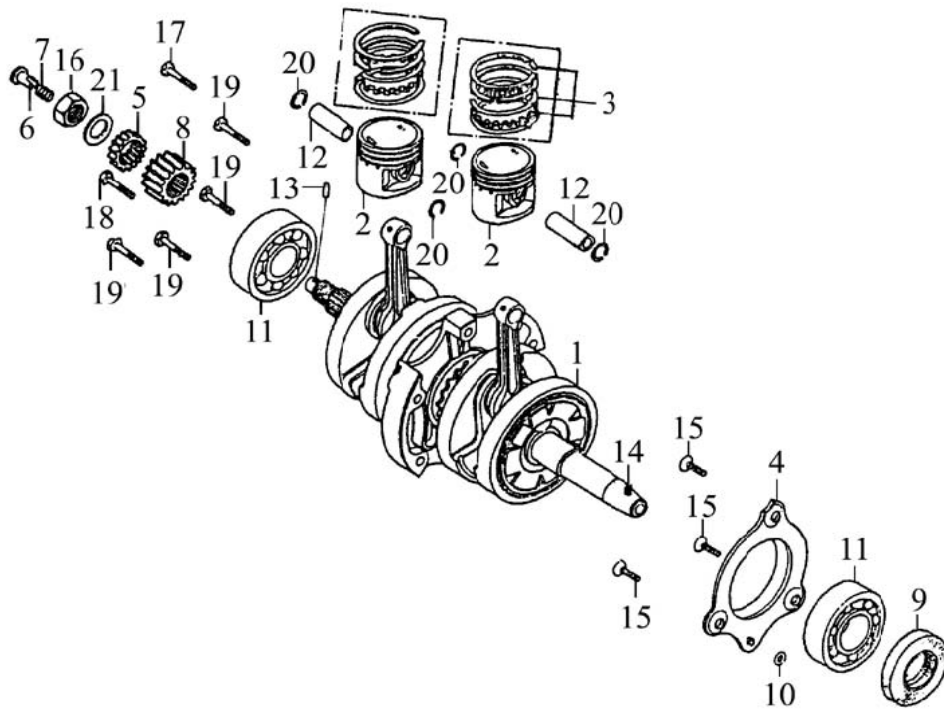

MODEL
CEE 300e

Rev. A

CHANGE
DATE

A
P
P
L
Y

Q
T
Y
R
E
Q

ITEM	PARTS NUMBER	CHANGE DATE	A P P L Y	Q T Y R E Q	DESCRIPTION
1	11111-CEE-00			1	CYLINDER COMP
2	11151-CEE-00			1	GASKET, CYLINDER Ø62
3	11181-CEE-00			1	GASKET, CYLINDER HEAD Ø57.5
4	13085-CEE-00			1	HOSE CONNECTOR
5	13087-CEE-00			1	HOSE CONNECTOR SETTING PLATE
6	43426-CEE-00			1	HOSE, WATER PUMP EX
7	90280-080032			2	CLIP MIN 12 28*Ø16/Ø3
8	93210-16100			4	O-RING 1.6*10
9	93210-20170			1	O-RING 2*17
10	94410-10010			4	PIN, DOWEL 10*10
11	94410-10016			2	PIN, DOWEL 10*16 定位銷
12	96411-06012-R			2	BOLT, FLANGE 6*12
13	97231-061116			1	WASHER, ALUMINUM 6.5*11.3*1.6
14	97501-1232315			1	HOSE SPRING

MODEL CEE 300		CHANGE DATE	A P P L Y	Q T Y R E Q	DESCRIPTION
REV. A					
ITEM	PARTS NUMBER				
1	11121-CEE-00			1	HEAD COMP, CYLINDE
2	11126-CEE-00			2	COVER, AIR INJECTION
3	11128-CEE-00			2	GASKET, PIPE AIR INJECTION
4	11141-CEE-00			1	COVER, CYLINDER HEAD
5	11144-CEE-00			2	AIR SEAL HEAD SIDE COVER
6	11191-CEE-00			1	GASKET, HEAD COVER
7	11196-CBT-00			2	RING SEAL HEAD COVER
8	13085-CEE-00			1	HOSE CONNECTOR
9	13087-CEE-00			1	HOSE CONNECTOR SETTING PLATE
10	62210-GAT-00			2	PLUG, SPARK (CR7HSA)
11	93210-20170			1	O-RING 2*17
12	94706-06035-R			4	LINKED SCREW, AIR SEAL HEAD COVER
13	94706-06040-R			2	AIR SEAL HEAD COVER
14	94706-18012			2	BOLT 18*2
15	94717-08045-B			4	BOLT, STUD 8*45
16	95201-061005-B			1	NUT, HEXAGON
17	96411-06012-R			1	BOLT, FLANGE 6*12
18	96411-06016-R			4	BOLT, FLANGE 6*16
19	96411-06083-R			1	BOLT, FLANGE 6*83
20	96414-06145-B			2	BOLT, FLANGE 6*145