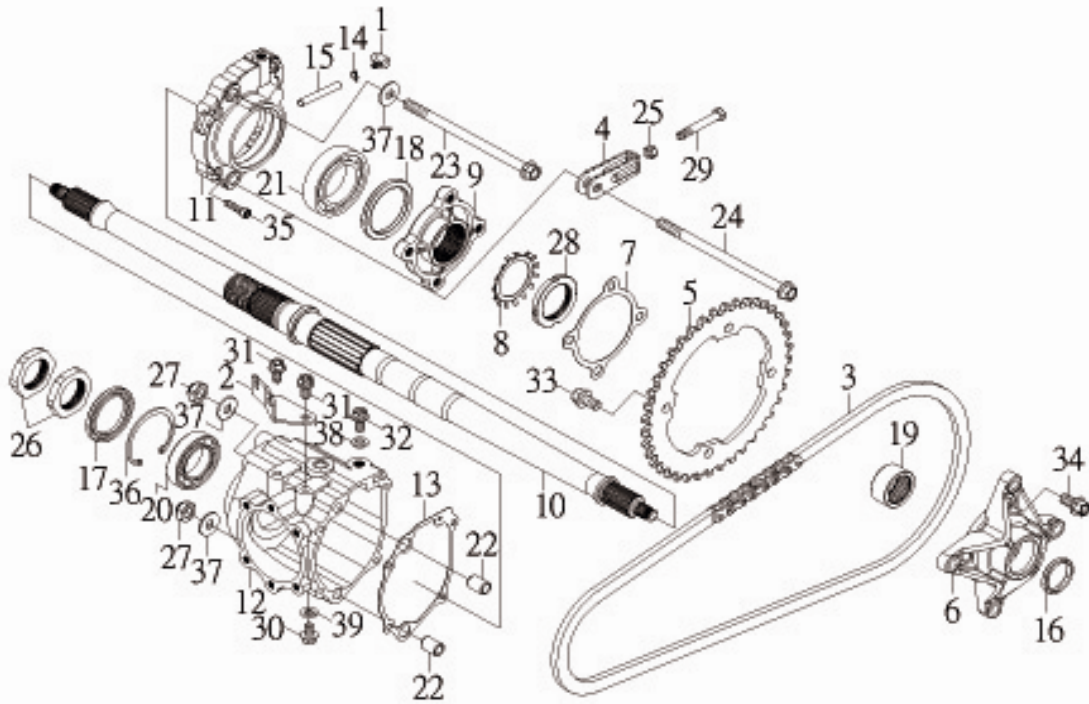

MODEL		CHANGE DATE	A P P L Y	Q T Y R E Q	DESCRIPTION
CEE 300e					
REV. A					
ITEM	PARTS NUMBER				
1	15171-NAF-00			1	BREATHER
2	24201-CBW-00			1	HOLDER, GEAR CABLE
3	25741-CEW-00			1	CHAIN 520RO-96L
4	32120-RAM-00			2	ADJUSTER, CHAIN
5	42812-CBW-00			1	SPROCKET, DRIVEN 520-40T (For EEC)
	42812-CBW-01			1	SPROCKET, DRIVEN 520-38T (tuning/Speed)
6	42821-CBW-00			1	DRIVE SPROCKET BASE
7	42822-CBW-00			1	GASKET, DRIVE SPROCKET BASE
8	42823-CBW-00			1	LOCK, SPROCKET BRACKET
9	42824-CBW-00			1	BRACKET, DRIVE SPROCKET BASE
10	42835-CEW-00			1	AXLE, WHEEL
11	42836-CBW-00			1	COVER, REAR HUB CASE
12	42837-CBW-00			1	REAR HUB CASE
13	42838-CBW-00			1	GASKET, REAR HUB CASE COVER
14	90210-08007			1	CLIP
15	90310-42955			1	HOSE 4.2*7*955
16	93110-32405			1	OIL SEAL 32*40*5
17	93110-44628			1	OIL SEAL 44*62*8
18	93110-52688			1	OIL SEAL 52*68*8
19	93310-3242200			1	NEEDLE BEARING NK-32*42*20
20	93320-356214UU			1	BALL BEARING 6007LLU/2A