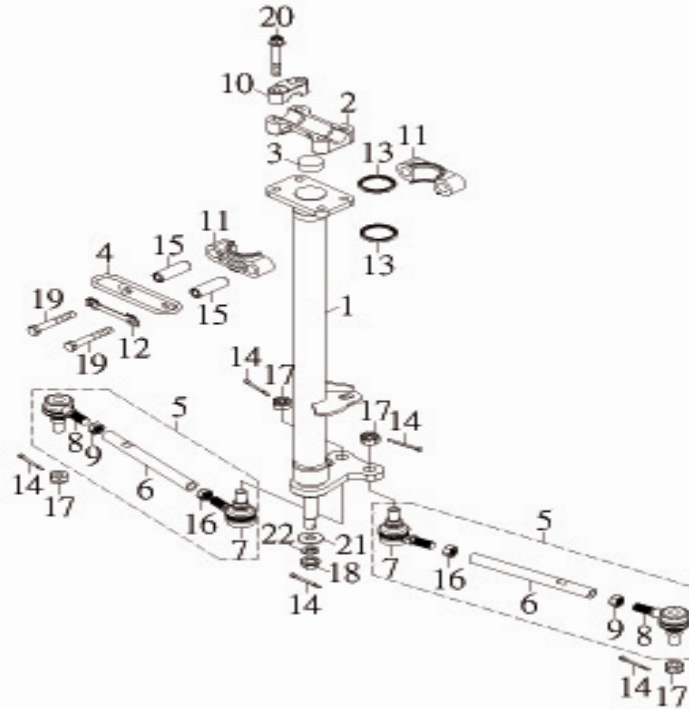

MODEL CEE 300		CHANGE DATE	A P P L Y	Q T Y R E Q	DESCRIPTION
REV. A					
ITEM	PARTS NUMBER				
1	11121-CEE-00			1	HEAD COMP, CYLINDE
2	11126-CEE-00			2	COVER, AIR INJECTION
3	11128-CEE-00			2	GASKET, PIPE AIR INJECTION
4	11141-CEE-00			1	COVER, CYLINDER HEAD
5	11144-CEE-00			2	AIR SEAL HEAD SIDE COVER
6	11191-CEE-00			1	GASKET, HEAD COVER
7	11196-CBT-00			2	RING SEAL HEAD COVER
8	13085-CEE-00			1	HOSE CONNECTOR
9	13087-CEE-00			1	HOSE CONNECTOR SETTING PLATE
10	62210-GAT-00			2	PLUG, SPARK (CR7HSA)
11	93210-20170			1	O-RING 2*17
12	94706-06035-R			4	LINKED SCREW, AIR SEAL HEAD COVER
13	94706-06040-R			2	AIR SEAL HEAD COVER
14	94706-18012			2	BOLT 18*2
15	94717-08045-B			4	BOLT, STUD 8*45
16	95201-061005-B			1	NUT, HEXAGON
17	96411-06012-R			1	BOLT, FLANGE 6*12
18	96411-06016-R			4	BOLT, FLANGE 6*16
19	96411-06083-R			1	BOLT, FLANGE 6*83
20	96414-06145-B			2	BOLT, FLANGE 6*145

MODEL(S)
CEE 300e

REV. A

CHANGE
DATE

A
P
P
L
Y

Q
T
Y
R
E
Q

DESCRIPTION

ITEM	PARTS NUMBER	CHANGE DATE	A P P L Y	Q T Y R E Q	DESCRIPTION
1	32167-RAM-00			2	TENSIONER
2	32168-RAM-00			2	BUSH
3	41110-CEW-00			1	FRAME COMP
4	41154-RAM-00			2	PLUG, SPECIAL SHAPE
5	41181-CBT-00			1	ENGINE HANGER F
6	46412-RAM-00			2	BUSH, SOLID
7	93210-24148			2	O-RING 2.4*14.8
8	94340-06010-B			1	NIPPLE, GREASE M6*P1.0
9	94610-10113-B			2	BOLT, FLANGE
10	94610-12128-B			1	BOLT, FLANGE
11	95311-101710-B			4	NUT, NYLON
12	95311-121912-B			1	NUT, NYLON
13	96414-08012-B			2	BOLT, FLANGE
14	96414-10070-B			2	BOLT, FLANGE
15	97201-082420-B			2	WASHER, PLATE 8.7*24*2.0

MODEL(S) CEE 300e		CHANGE DATE	A P P L Y	Q T Y R E Q	DESCRIPTION
REV. A					
ITEM	PARTS NUMBER				
1	41601-CEW-00			1	SHIELD, FRONT
2	51175-CBW-00			1	STAY COVER, L
3	51176-CBW-00			1	STAY COVER, R
4	52850-CEW-00			1	SHIELD, REAR
5	95101-061820- C			2	NUT, SPRING
6	96318-06015-G			2	SCREW, PAN HEAD
7	96414-08016-B			6	BOLT, FLANGE
8	96414-08020-B			1	BOLT, FLANGE