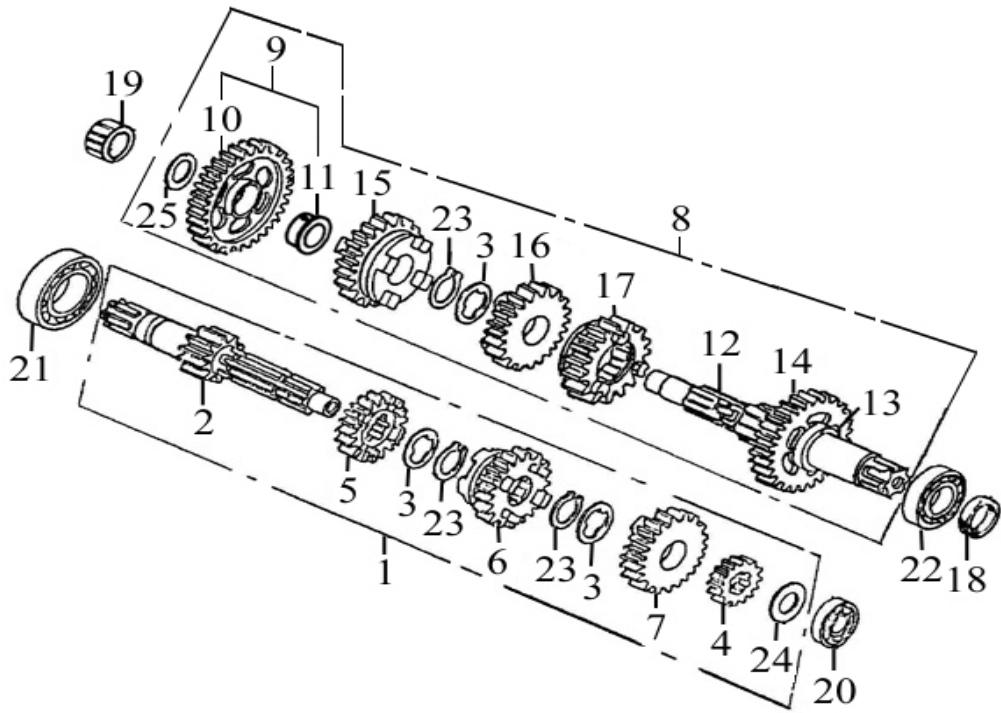

MODEL CEE 300e		CHANGE DATE	A P P L Y	Q T Y R E Q	DESCRIPTION
REV. A					
ITEM	PARTS NUMBER				
23	97014-20012-K			3	CIRCLIP 20MM
24	97201-152510			1	WASHER, PLATE
25	97201-153319-K			1	WASHER, PLATE 15.2*32.8*1.9