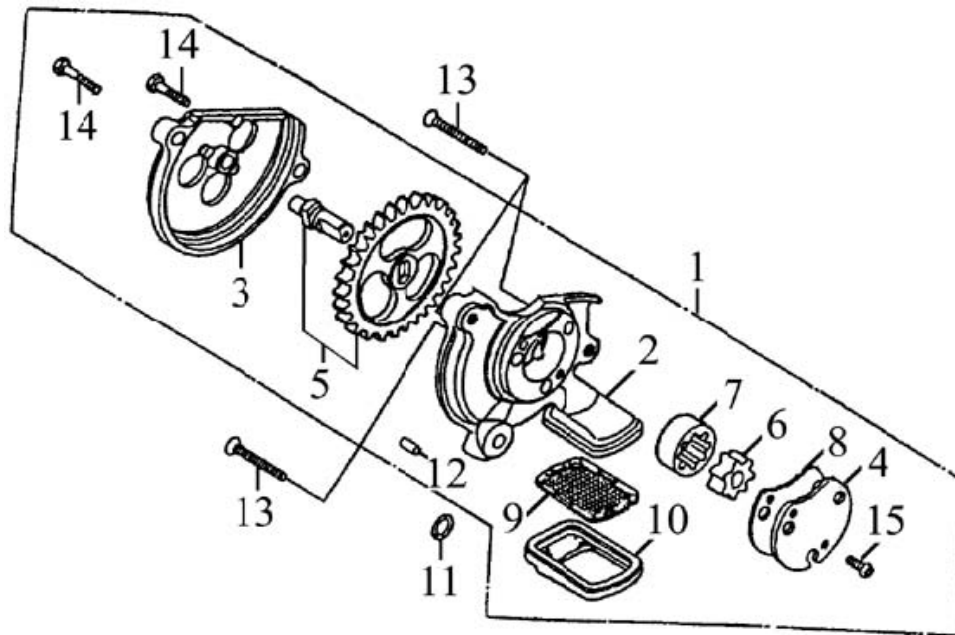

MODEL		CHANGE DATE	A P P L Y	Q T Y R E Q	DESCRIPTION
CEE 300					
Rev. A					
ITEM	PARTS NUMBER				
1	11400-CEE-00			1	CRANKSHAFT COMP
2	11631-CEE-00			2	PISTON Ø57 活塞
3	11636-CEE-00			2	RING SET, PISTON
4	13136-CBT-00			1	OIL PLATE, BREATHER
5	13178-CEE-00			1	OIL PUMP DRIVING WHEEL 18T
6	13321-CEE-00			1	THROUGH, OIL
7	13324-CEE-00			1	SPRING, OIL THROUGH
8	25641-CEE-00			1	GEAR, PRIMARY DRIVE 19T
9	93110-35527			1	OIL SEAL TC 35*52*7
10	93210-30060			1	O-RING 3*6
11	93321-256217S			2	BALL BEARING TM-6305/P5CS16
12	93510-101546			2	PIN, PISTON 10.1*15*45.5
13	94510-20014			1	PIN, DOWEL 2*13.8
14	94510-40004			1	PIN, DOWEL
15	94712-06016-B			3	SCREW, FLAT HEAD 6*16
16	95201-162210-B			1	NUT, HEXAGON
17	96416-07026-B			1	BOLT, FLANGE 7*1*26
18	96416-08030-B			1	BOLT, FLANGE 8*1*30
19	96416-08035-B			4	BOLT, FLANGE 8*1*35
20	97050-10017			4	CIRCLE, PISTON PIN
21	97310-162420-K			1	WASHER, CONICAL SPRING

MODEL
CEE 300

REV. A

CHANGE
DATE

A
P
P
L
Y

Q
T
Y
R
E
Q

DESCRIPTION

ITEM	PARTS NUMBER	CHANGE DATE	A P P L Y	Q T Y R E Q	DESCRIPTION
1	13001-CEE-00			1	WATER PUMP COMP
2	13011-CEW-00			1	WATER PUMP HULL
3	13012-CEE-00			1	WATER PUMP COVER
4	13018-CEE-00			1	WATER SEAL A
5	13021-CEE-00			1	WATER PUMP SHAFT
6	13023-CEE-00			1	WATER SEAL B
7	13024-CEE-00			1	FAN
8	13051-CEE-00			1	O-RING, PUMP COVER
9	13085-CEE-00			2	HOSE CONNECTOR
10	13087-CEE-00			2	HOSE CONNECTOR SETTING PLATE
11	93110-10215			1	OIL SEAL 10*21*5
12	93210-20170			2	O-RING 2*17
13	93210-20360			1	O-RING 2*36
14	93320-102608			1	BALL BEARING 6000
15	93320-103009			1	BALL BEARING 6200CS05/2A
16	96411-06012-R			3	BOLT, FLANGE
17	96411-06029-R			2	BOLT, FLANGE
18	96411-06040-R			3	BOLT, FLANGE
19	97011-08010-K			1	CIRCLIP
20	97231-061115			1	WASHER, ALUMINUM 6.5*11*1.5