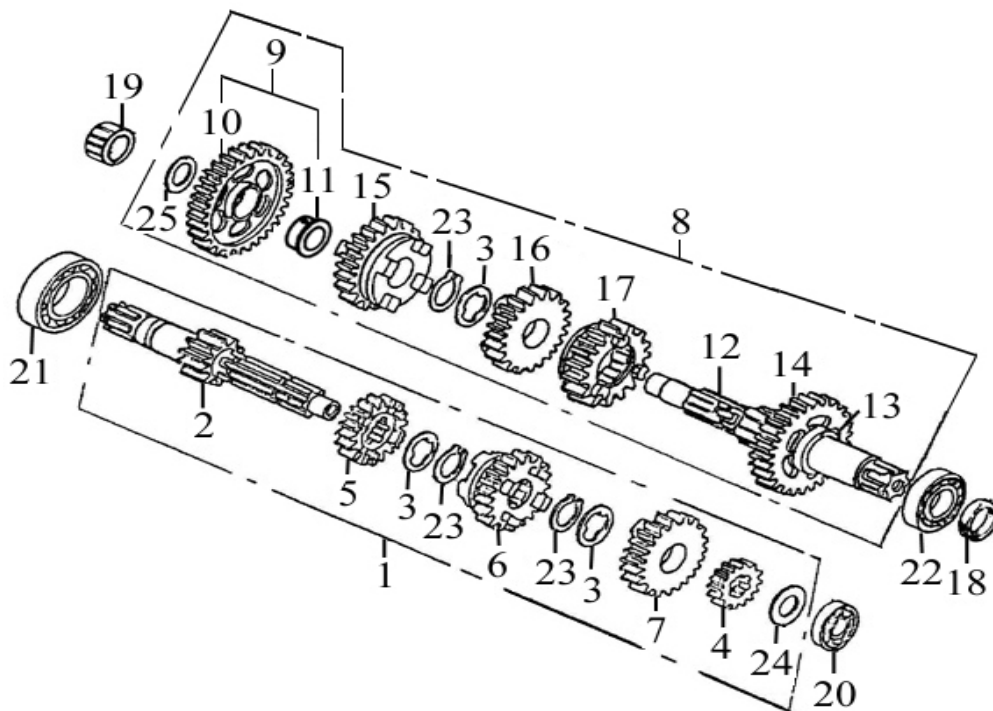

MODEL		CHANGE DATE	A P P L Y	Q T Y R E Q	DESCRIPTION
CEE 300					
Rev. A					
ITEM	PARTS NUMBER				
1	11400-CEE-00			1	CRANKSHAFT COMP
2	11631-CEE-00			2	PISTON Ø57 活塞
3	11636-CEE-00			2	RING SET, PISTON
4	13136-CBT-00			1	OIL PLATE, BREATHER
5	13178-CEE-00			1	OIL PUMP DRIVING WHEEL 18T
6	13321-CEE-00			1	THROUGH, OIL
7	13324-CEE-00			1	SPRING, OIL THROUGH
8	25641-CEE-00			1	GEAR, PRIMARY DRIVE 19T
9	93110-35527			1	OIL SEAL TC 35*52*7
10	93210-30060			1	O-RING 3*6
11	93321-256217S			2	BALL BEARING TM-6305/P5CS16
12	93510-101546			2	PIN, PISTON 10.1*15*45.5
13	94510-20014			1	PIN, DOWEL 2*13.8
14	94510-40004			1	PIN, DOWEL
15	94712-06016-B			3	SCREW, FLAT HEAD 6*16
16	95201-162210-B			1	NUT, HEXAGON
17	96416-07026-B			1	BOLT, FLANGE 7*1*26
18	96416-08030-B			1	BOLT, FLANGE 8*1*30
19	96416-08035-B			4	BOLT, FLANGE 8*1*35
20	97050-10017			4	CIRCLE, PISTON PIN
21	97310-162420-K			1	WASHER, CONICAL SPRING

MODEL
CEE 300e

REV. A

CHANGE
DATE

A
P
P
L
Y

Q
T
Y
R
E
Q

ITEM	PARTS NUMBER	CHANGE DATE	A P P L Y	Q T Y R E Q	DESCRIPTION
1	25602-CEE-00			1	CLUTCH COMP
2	25611-CBT-00			1	OUTER COMP, CLUTCH 69T
3	25621-CBT-00			1	PLATE, CLUTCH PRESSURE
4	25622-CBT-00			6	DISK, CLUTCH FRICTION
5	25623-CBT-00			6	PLATE, CLUTCH
6	25661-CBT-00			1	CENTER, CLUTCH
7	25666-CEE-00			1	NEEDLE BEARING 12*35*8
8	25670-CBT-00			1	PLATE, CLUTCH LIFTER
9	25684-CBT-00			1	GASKET
10	25686-CBT-00			1	WASHER
11	25688-CHP-00			1	WASHER, SPLINE
12	93510-202618			1	BEARING, SHEATH 20*26*18.3
13	95601-162808-K			1	NUT, RING
14	96414-06022-B			4	BOLT, FLANGE 6*22
15	97201-203520-K			1	WASHER, PLANE
16	97301-162620-K			1	WASHER, CONICAL SPRING
17	97501-26038			4	SPRING, CLUTCH 2.6*18.5*38L