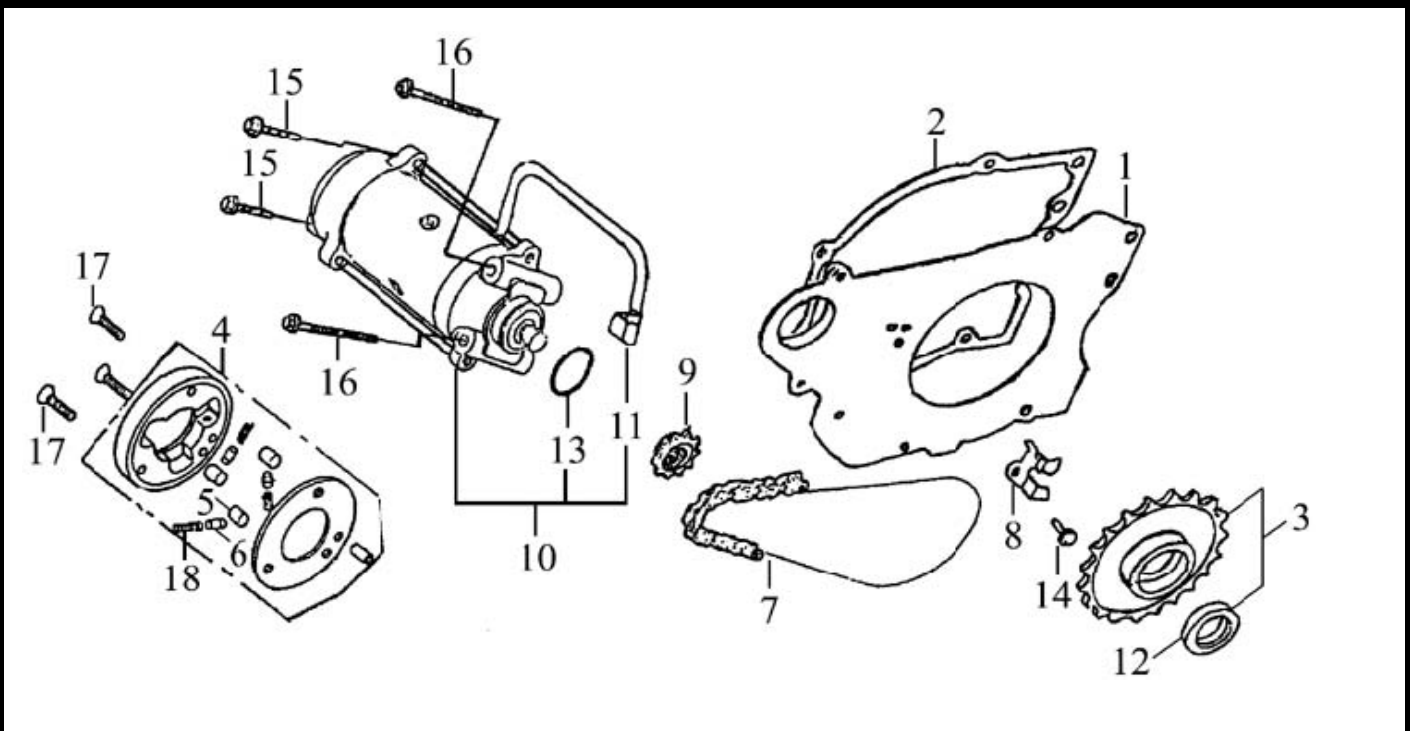

MODEL		CHANGE DATE	A P P L Y	Q T Y R E Q	DESCRIPTION
CEE 300e					
REV. A					
ITEM	PARTS NUMBER				
1	15431-CEE-00			1	CLAPBOARD
2	15483-CEE-00			1	CLAPBOARD GASKET
3	23524-CEE-00			1	GEAR COMP, STARTING CLUTCH
4	23570-CEE-00			1	STARTING CLUTCH ASS'Y
5	23576-CEE-00			3	ROLLER Ø10.2*10.3L
6	23578-CEE-00			3	CAP, SPRING
7	23612-CBT-00			1	MOTOR DRIVE CHAIN 56L
8	23632-CBT-00			1	PLATE, SET GEAR
9	23660-CBT-00			1	MOTOR SPROCKET WHEEL 13T
10	35800-CEE-00			1	MOTOR ASS'Y, STARTER
11	35831-CEE-00			1	CABLE, STARTER MOTOR
12	93110-22315			1	OIL SEAL SC 22*31*5
13	93210-18335			1	O-RING 1.8*33.5
14	96411-06010-B			1	BOLT, FLANGE 6*10
15	96411-06022-R			2	BOLT, FLANGE 6*22
16	96411-06065-R			2	BOLT, FLANGE 6*65
17	96510-06014-B			3	BOLT, SOCKET 6*14
18	97501-03032			3	SPRING, STARTING CLUTCH ROLLER