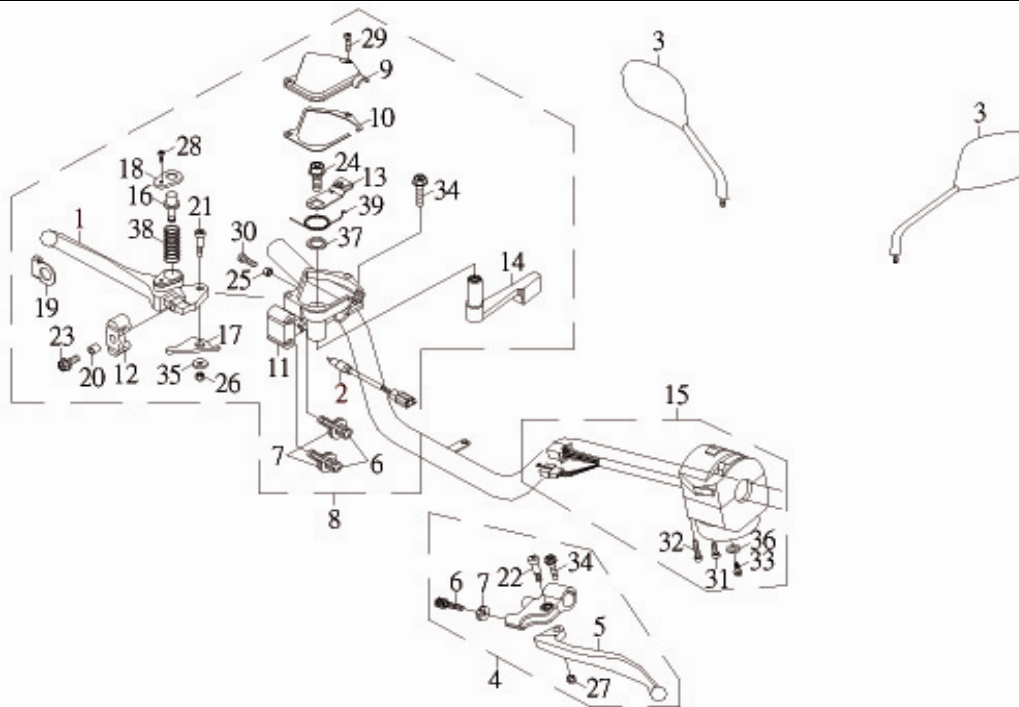

A
P
P
L
Y

Q
T
Y
R
E
Q

ITEM	PARTS NUMBER	CHANGE DATE	A P P L Y	Q T Y R E Q	DESCRIPTION
1	45872-RAM-00			1	LEVER, R
2	45890-RAM-00			1	WIRING, STOP SWITCH
3	56270-ROA-00			1	MIRROR ASS'Y, BACK
4	62910-RAM-01			1	LEVER ASS'Y, HANDLE
5	62912-RAM-01			1	LEVER, L
6	62916-RAM-00			3	BOLT, WIRE ADJUSTING
7	62917-RAM-00			3	NUT, WIRE ADJUSTING
8	62920-RAM-02			1	THROTTLE LEVER ASS'Y
9	62923-RAM-00			1	CAP, THROTTLE
10	62924-RAM-00			1	GASKET, THROTTLE
11	62925-RAM-00			1	THROTTLE LEVER
12	62926-RAM-00			1	JOINT, CABLE
13	62927-RAM-00			1	ARM, THROTTLE
14	62928-RAM-00			1	LEVER, THROTTLE
15	62930-RAM-02			1	HANDLE SWITCH ASS'Y L
16	62971-RAM-00			1	PIN, LOCK
17	62973-RAM-00			1	LOCK, LEVER
18	62976-RAM-00			1	COVER
19	62978-RAM-00			1	STOP PLATE, JOINT
20	93560-68507			1	COLLAR, LEVER 6.3*8.5*7.4
21	94710-05022-G			1	BOLT, LEVER
22	94710-06029-G			1	BOLT, LEVER