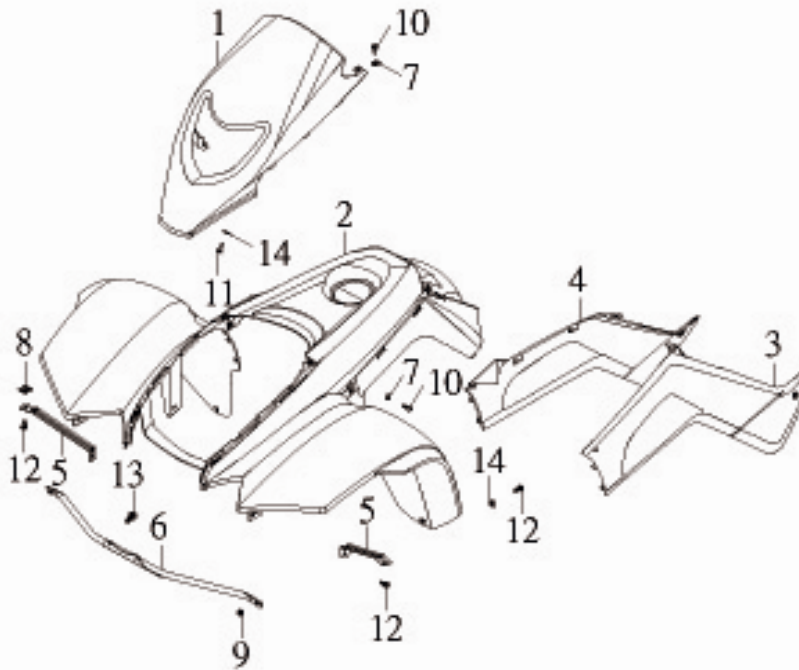

MODEL
CEE 300e

REV. A

CHANGE
DATE

A
P
P
L
Y

Q
T
Y
R
E
Q

ITEM	PARTS NUMBER	CHANGE DATE	A P P L Y	Q T Y R E Q	DESCRIPTION
1	51151-CEW-00			1	PANEL, FRONT
2	51161-CEW-00			1	COVER, FRONT
3	51172-CEW-00			1	SIDE COVER L
4	51173-CEW-00			1	SIDE COVER R
5	51554-CEW-00			2	STAY, FENDER LOWER
6	51556-CEW-00			1	STAY, FENDER LOWER
7	95101-05012			12	NUT, SPRING
8	95101-061820-C			2	NUT, SPRING
9	95401-061006-B			2	NUT, FLANGE
10	96112-51216-K			8	SCREW, TAPPING
11	96318-06012-G			1	SCREW, PAN HEAD
12	96318-06015-G			6	SCREW, PAN HEAD
13	96414-06012-B			2	BOLT, FLANGE
14	97321-061825-G			3	WASHER, FLANGE