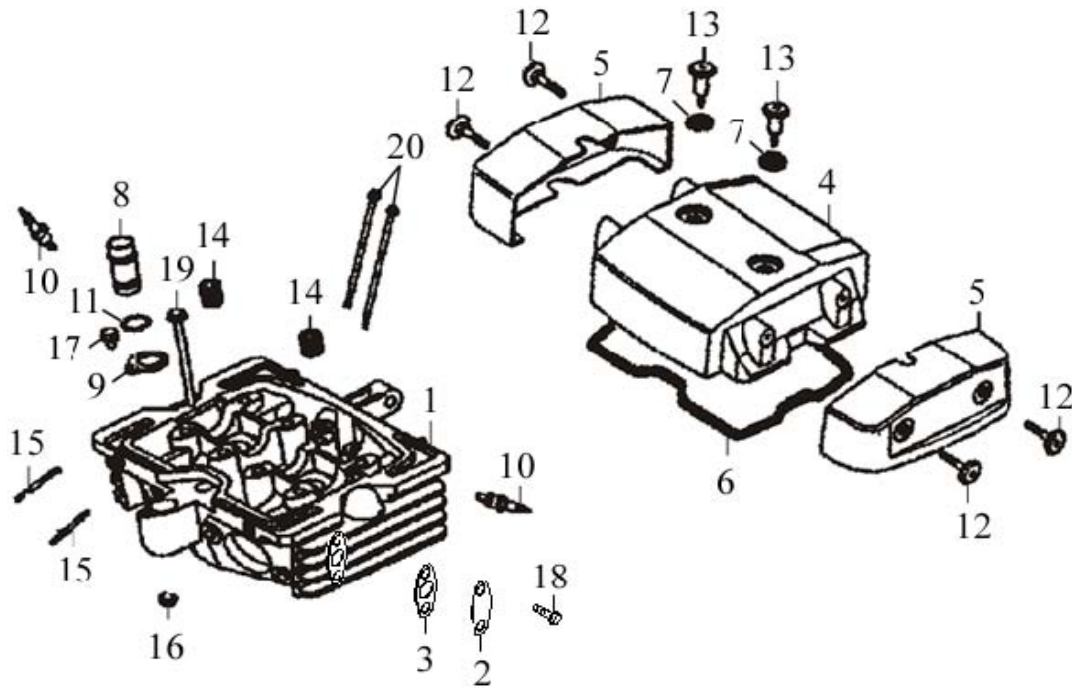

MODEL
CEE 300e

Rev. A

CHANGE
DATE

A
P
P
L
Y

Q
T
Y
R
E
Q

ITEM	PARTS NUMBER	CHANGE DATE	A P P L Y	Q T Y R E Q	DESCRIPTION
1	11111-CEE-00			1	CYLINDER COMP
2	11151-CEE-00			1	GASKET, CYLINDER Ø62
3	11181-CEE-00			1	GASKET, CYLINDER HEAD Ø57.5
4	13085-CEE-00			1	HOSE CONNECTOR
5	13087-CEE-00			1	HOSE CONNECTOR SETTING PLATE
6	43426-CEE-00			1	HOSE, WATER PUMP EX
7	90280-080032			2	CLIP MIN 12 28*Ø16/Ø3
8	93210-16100			4	O-RING 1.6*10
9	93210-20170			1	O-RING 2*17
10	94410-10010			4	PIN, DOWEL 10*10
11	94410-10016			2	PIN, DOWEL 10*16 定位銷
12	96411-06012-R			2	BOLT, FLANGE 6*12
13	97231-061116			1	WASHER, ALUMINUM 6.5*11.3*1.6
14	97501-1232315			1	HOSE SPRING

MODEL CEE 300		CHANGE DATE	A P P L Y	Q T Y R E Q	DESCRIPTION
REV. A					
ITEM	PARTS NUMBER				
1	11121-CEE-00			1	HEAD COMP, CYLINDE
2	11126-CEE-00			2	COVER, AIR INJECTION
3	11128-CEE-00			2	GASKET, PIPE AIR INJECTION
4	11141-CEE-00			1	COVER, CYLINDER HEAD
5	11144-CEE-00			2	AIR SEAL HEAD SIDE COVER
6	11191-CEE-00			1	GASKET, HEAD COVER
7	11196-CBT-00			2	RING SEAL HEAD COVER
8	13085-CEE-00			1	HOSE CONNECTOR
9	13087-CEE-00			1	HOSE CONNECTOR SETTING PLATE
10	62210-GAT-00			2	PLUG, SPARK (CR7HSA)
11	93210-20170			1	O-RING 2*17
12	94706-06035-R			4	LINKED SCREW, AIR SEAL HEAD COVER
13	94706-06040-R			2	AIR SEAL HEAD COVER
14	94706-18012			2	BOLT 18*2
15	94717-08045-B			4	BOLT, STUD 8*45
16	95201-061005-B			1	NUT, HEXAGON
17	96411-06012-R			1	BOLT, FLANGE 6*12
18	96411-06016-R			4	BOLT, FLANGE 6*16
19	96411-06083-R			1	BOLT, FLANGE 6*83
20	96414-06145-B			2	BOLT, FLANGE 6*145