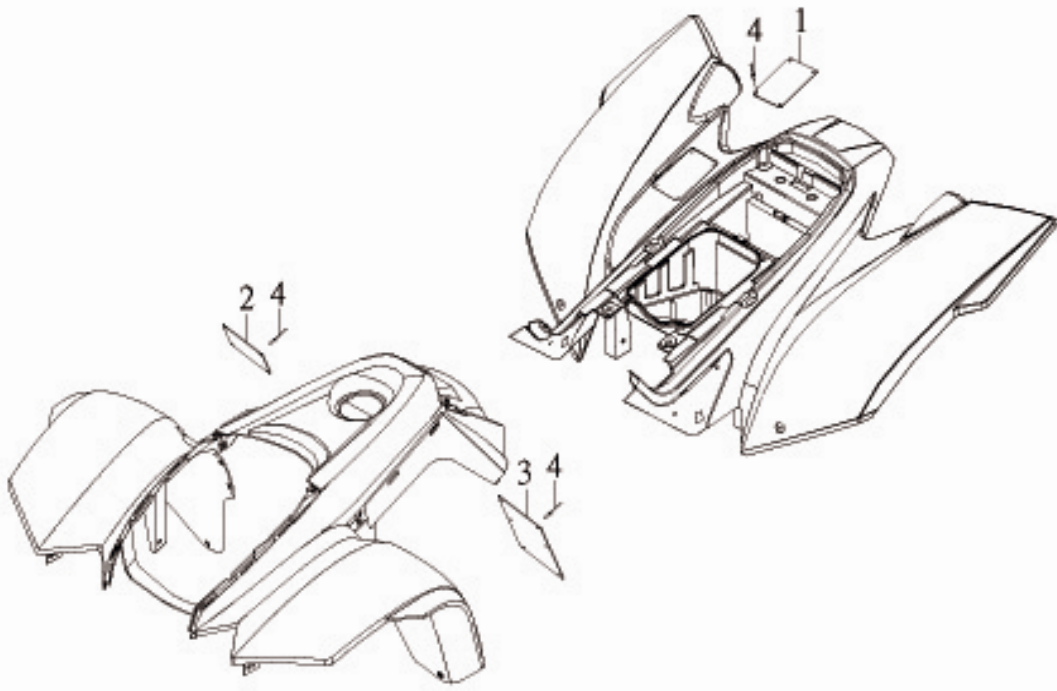

MODEL(S) CEE 300e		CHANGE DATE	A P P L Y	Q T Y R E Q	DESCRIPTION
REV. A					
ITEM	PARTS NUMBER				
1	56576-RAM-00			1	LABEL WARNING 3 (TIRE)
2	56578-RAM-00			1	LABEL WARNING 2 (AGE)
3	56781-RAM-01			1	LABEL WARNING 1 (OPERATION)
4	94320-32096			14	RIVET 3.2*9.6