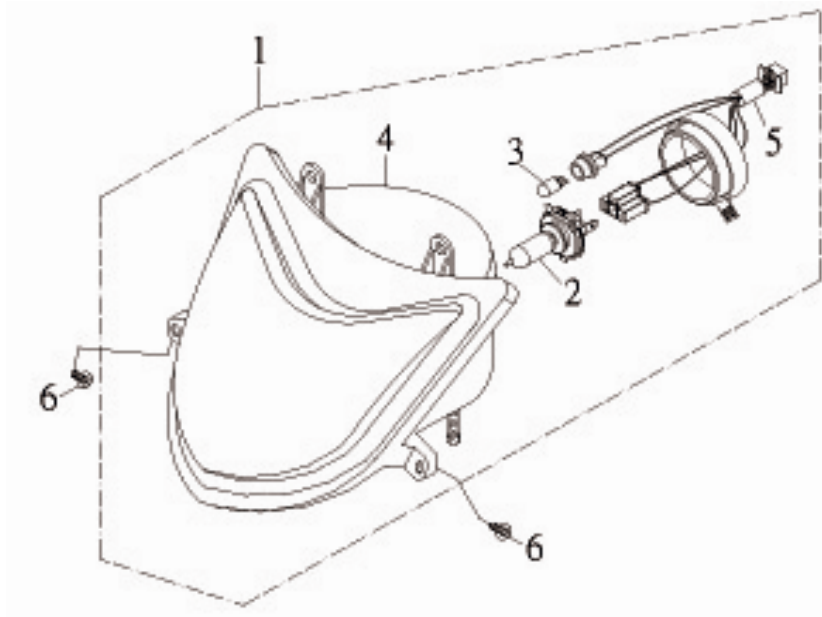

MODEL CEE 300e		CHANGE DATE	A P P L Y	Q T Y R E Q	DESCRIPTION
REV. A					
ITEM	PARTS NUMBER				
1	55300-CEW-00			1	HEAD LIGHT ASS'Y
2	55314-CEW-00			1	BULB, HEAD LIGHT H4 12V35/35W
3	55316-NGF-00			1	BULB, POSITION LAMP 12V 5W
4	55320-CEW-00			1	LENS ASS'Y
5	55340-CEW-00			1	SOCKET CORD ASS'Y
6	96112-51216-K			4	SCREW, TAPPING