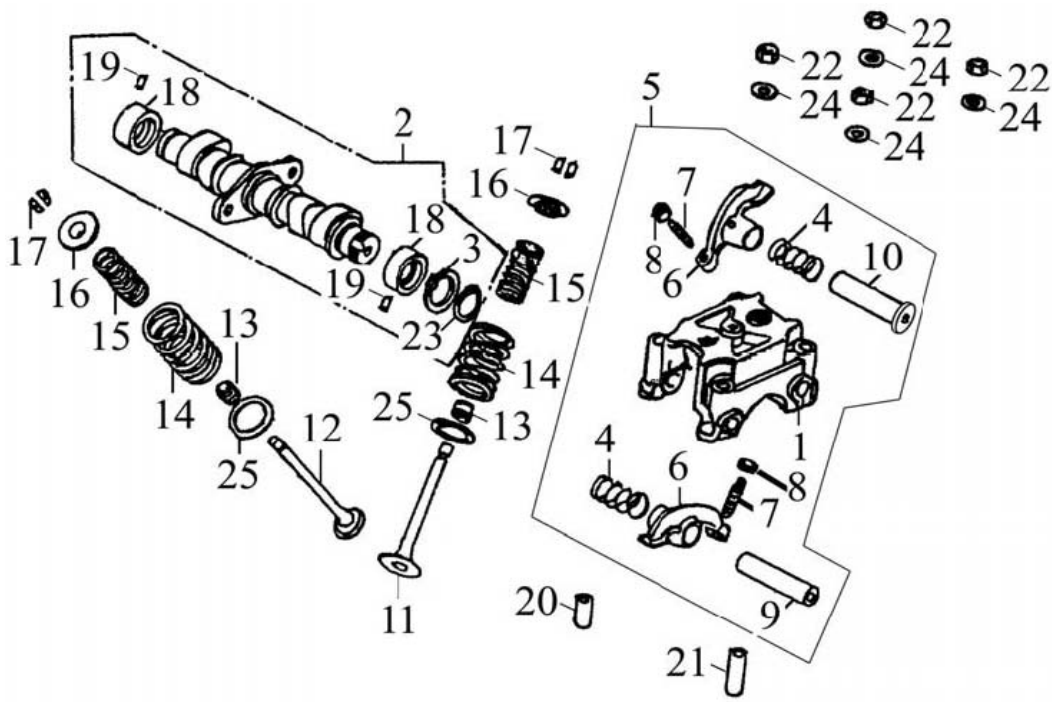

MODEL		CHANGE DATE	A P P L Y	Q T Y R E Q	DESCRIPTION
CEE 300					
Rev. A					
ITEM	PARTS NUMBER				
1	11400-CEE-00			1	CRANKSHAFT COMP
2	11631-CEE-00			2	PISTON Ø57 活塞
3	11636-CEE-00			2	RING SET, PISTON
4	13136-CBT-00			1	OIL PLATE, BREATHER
5	13178-CEE-00			1	OIL PUMP DRIVING WHEEL 18T
6	13321-CEE-00			1	THROUGH, OIL
7	13324-CEE-00			1	SPRING, OIL THROUGH
8	25641-CEE-00			1	GEAR, PRIMARY DRIVE 19T
9	93110-35527			1	OIL SEAL TC 35*52*7
10	93210-30060			1	O-RING 3*6
11	93321-256217S			2	BALL BEARING TM-6305/P5CS16
12	93510-101546			2	PIN, PISTON 10.1*15*45.5
13	94510-20014			1	PIN, DOWEL 2*13.8
14	94510-40004			1	PIN, DOWEL
15	94712-06016-B			3	SCREW, FLAT HEAD 6*16
16	95201-162210-B			1	NUT, HEXAGON
17	96416-07026-B			1	BOLT, FLANGE 7*1*26
18	96416-08030-B			1	BOLT, FLANGE 8*1*30
19	96416-08035-B			4	BOLT, FLANGE 8*1*35
20	97050-10017			4	CIRCLE, PISTON PIN
21	97310-162420-K			1	WASHER, CONICAL SPRING

MODEL
CEE 300e

REV. A

CHANGE
DATE

A
P
P
L
Y

Q
T
Y
R
E
Q

ITEM	PARTS NUMBER	CHANGE DATE	A P P L Y	Q T Y R E Q	DESCRIPTION
1	11131-CEE-00			2	HOLDER, CAMSHAFT
2	14110-CEE-00			1	CAMSHAFT COMP
3	14118-CBT-00			1	WASHER, CAMSHAFT
4	14150-CEE-00			4	SPRING, ROCKER ARM 1.2*16.9*21
5	14430-CEE-00			2	HOLDER COMP, ROCKER ARM
6	14431-CBT-00			4	ARM, VALVE ROCKER
7	14436-CBT-00			4	SCREW, TAPPET ADJUSTING 5*18.7
8	14437-CBT-00			4	NUT, TAPPET ADJUSTING 5*9*4
9	14450-CBT-00			2	ROCKER ARM 搖臂軸
10	14450-CEE-00			2	ROCKER ARM
11	14711-CBT-00			2	VALVE, IN
12	14721-CBT-00			2	VALVE, EX
13	14731-CEE-00			4	SEAL, VALVE STEM
14	14751-CBT-00			4	SPRING, VALVE OUTER
15	14761-CBT-00			4	SPRING, VALVE INNER
16	14771-CEE-00			4	RETAINER, VALVE SPRING
17	14781-CEE-00			8	COTTER, VALVE
18	93510-202813			2	SHEATH, CAMSHAFT
19	94410-05006			2	PIN, DOWEL 3*5*5.5
20	94410-10016			2	PIN, DOWEL 10*16
21	94410-10028			2	PIN, DOWEL 10*28
22	95401-081208-B			8	NUT, HEXAGON