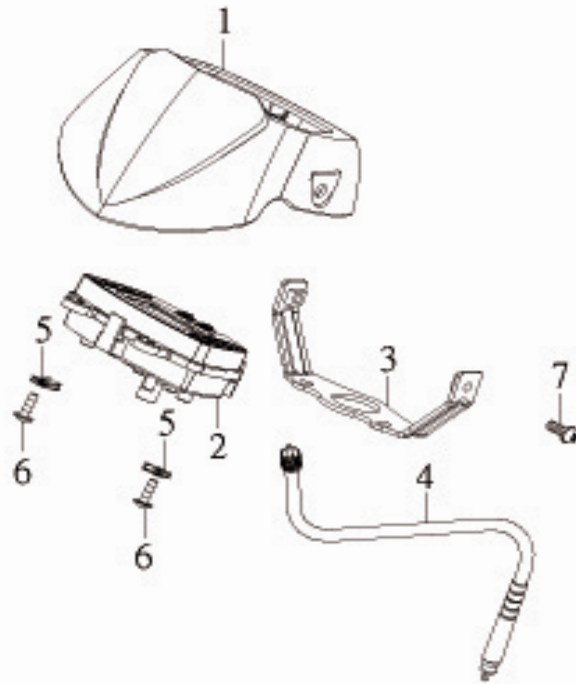

MODEL
CEE 300e

REV. A

CHANGE
DATE

A
P
P
L
Y

Q
T
Y
R
E
Q

DESCRIPTION

ITEM	PARTS NUMBER	CHANGE DATE	A P P L Y	Q T Y R E Q	DESCRIPTION
1	55213-CEW-00			1	PROTECTOR, HANDLEBAR
2	55510-CEW-00			1	SPEEDOMETER ASS'Y
3	55516-CEW-00			1	HOLDER, SPEEDOMETER
4	61520-CEW-00			1	CABLE, SPEEDOMETER ASS'Y
5	95101-05012			3	NUT, SPRING U
6	96112-51616-K			3	SCREW, TAPPING
7	96312-06016-K			2	SCREW, PAN HEAD WITH WASHER