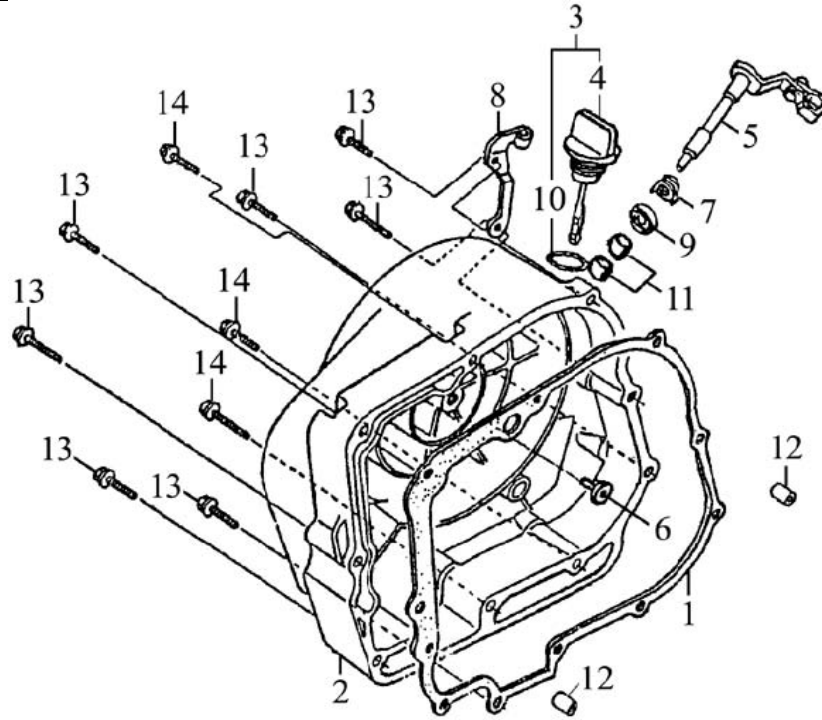

MODEL CEE 300e		CHANGE DATE	A P P L Y	Q T Y R E Q	DESCRIPTION
REV. A					
ITEM	PARTS NUMBER				
1	15221-CEE-00			1	GASKET, R CRANKCASE COVER
2	15511-CEE-00			1	COVER, R CRANKCASE COMP
3	15561-CEE-00			1	GAUGE ASS'Y, OIL LEVEL
4	15563-CEE-00			1	GAUGE, OIL LEVEL
5	25723-CEE-00			1	LEVER, CLUTCH
6	25732-CEE00			1	PUSHING PLATE
7	25753-CEE-00			1	SPRING, CLUTCH LEVER
8	25793-CEE-00			1	HOLDER, CLUTCH WIRE
9	93110-12185			1	OIL SEAL KC 12*18*5
10	93210-35180			1	O-RING 3.5*18
11	93310-1216100			2	NEEDLE BEARING (HK1210)
12	94410-08014			2	PIN, DOWEL 8*14
13	96411-06040-R			7	BOLT, FLANGE 6*40
14	96411-06050-R			3	BOLT, FLANGE 6*50